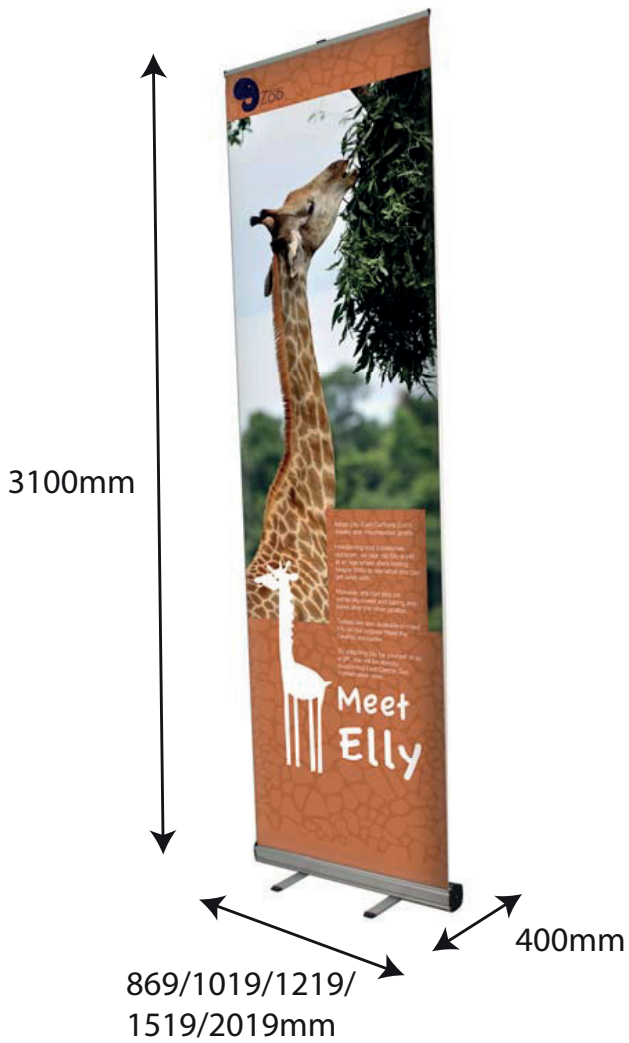

Assembly Instructions : Jumbo VX3085 Banner

| kg | |
|--------|--------|
| 850mm | 4.35kg |
| 1000mm | 4.68kg |
| 1200mm | 6.28kg |
| 1500mm | 7.12kg |
| 2000mm | 8.54kg |

Assembly Instructions : Jumbo VX3085 Banner

1.

2.

3.

4.