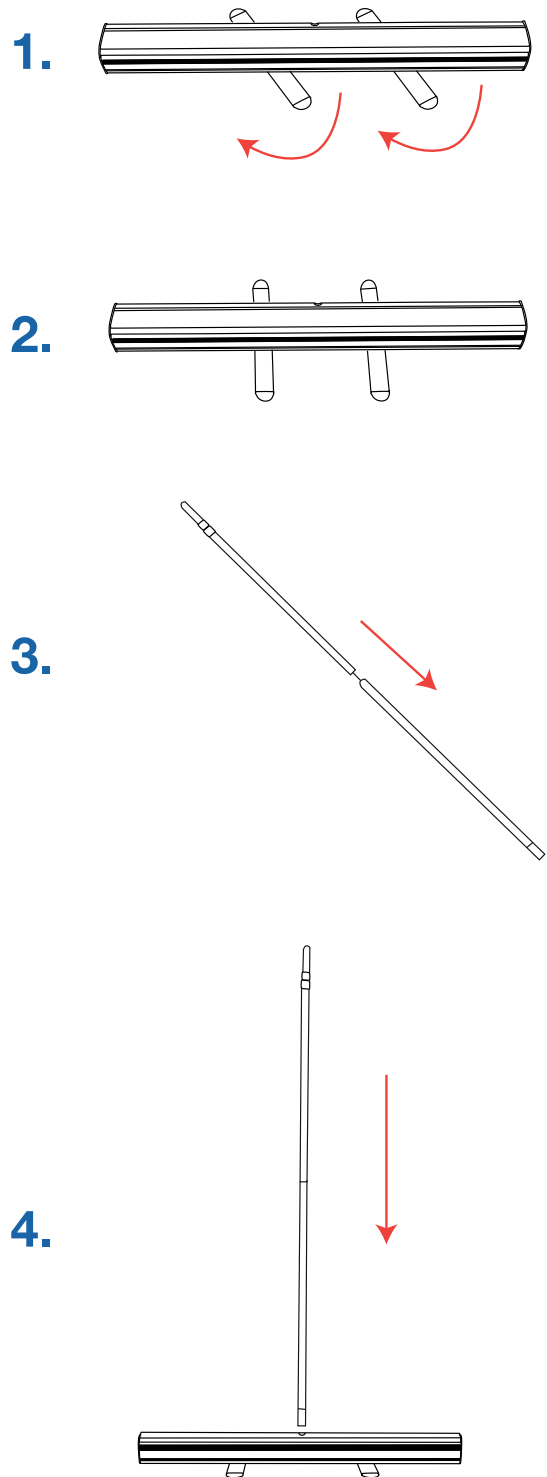

Assembly Instructions : Jumbo VX3085 Banner

| kg | |
|--------|--------|
| 850mm | 4.35kg |
| 1000mm | 4.68kg |
| 1200mm | 6.28kg |
| 1500mm | 7.12kg |
| 2000mm | 8.54kg |

Assembly Instructions : Jumbo VX3085 Banner

1.

2.

3.

4.