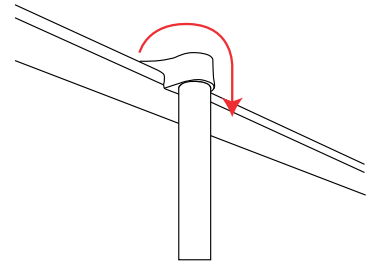

Assembly Instructions : Jumbo VX3085 Banner

1.

2.

3.

4.