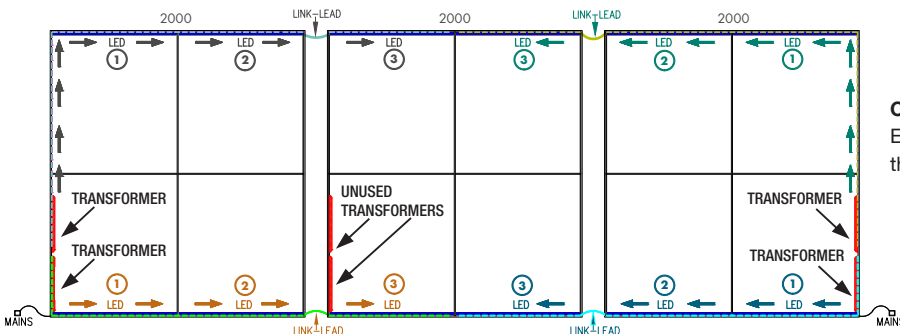

## Connecting LED Lighting Strips - Lightbox Exhibition Stands

**Important Info:**

Each transformer supports up to 3 linked LED lighting strips if mixing 850 & 1000mm sizes (supports 4 if all 850mm). All lightboxes are supplied with the necessary joining cables as standard. See setup illustrations below..

**Note:**

The 2000 and 3000mm wide lightboxes are supplied with a pair of transformers powered by one plug (2x circuits of max 150w each).

**Connect 850mm and 1000mm together:**

Ensure your link leads are connected in the places illustrated.

**Transformers max 150w each**  
850mm long LED strip - 36w each  
1000mm long LED strip - 45w each

**Connect 850 / 1000 and 2000mm together:**

Ensure your link leads are connected in the places illustrated.

**Connect 2000mm together:**

Ensure your link leads are connected in the places illustrated.