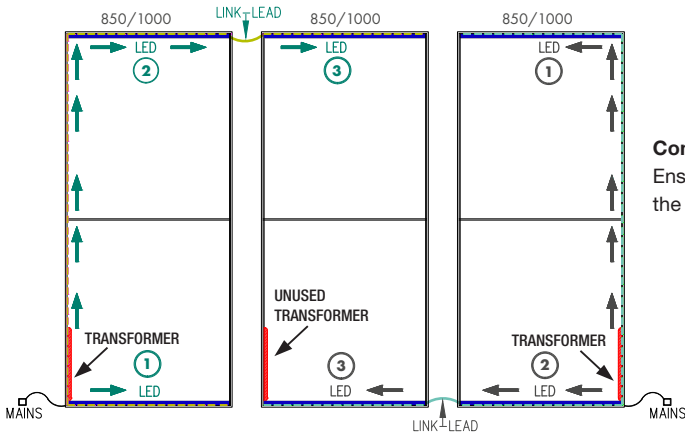

## Connecting LED Lighting Strips - Lightbox Exhibition Stands

**Important Info:**

Each transformer supports up to 3 linked LED lighting strips if mixing 850 & 1000mm sizes (supports 4 if all 850mm). All lightboxes are supplied with the necessary joining cables as standard. See setup illustrations below..

**Note:**

The 2000 and 3000mm wide lightboxes are supplied with a pair of transformers powered by one plug (2x circuits of max 150w each).

**Connect 850mm and 1000mm together:**

Ensure your link leads are connected in the places illustrated.

**Transformers max 150w each**  
850mm long LED strip - 36w each  
1000mm long LED strip - 45w each

**Connect 850 / 1000 and 2000mm together:**

Ensure your link leads are connected in the places illustrated.

**Connect 2000mm together:**

Ensure your link leads are connected in the places illustrated.