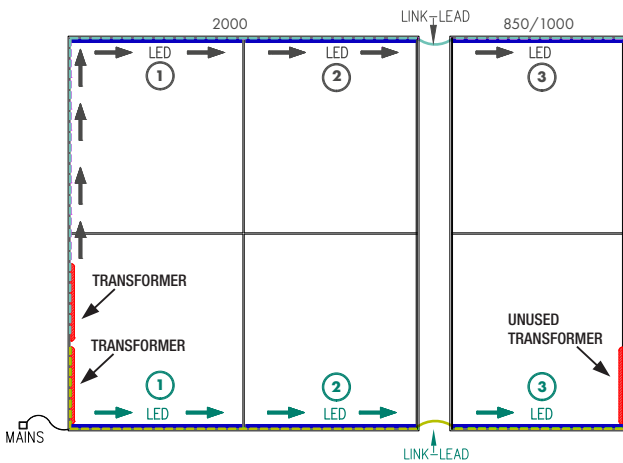

## Connecting LED Lighting Strips - Lightbox Exhibition Stands

**Important Info:**

Each transformer supports up to 3 linked LED lighting strips if mixing 850 & 1000mm sizes (supports 4 if all 850mm). All lightboxes are supplied with the necessary joining cables as standard. See setup illustrations below..

**Note:**

The 2000 and 3000mm wide lightboxes are supplied with a pair of transformers powered by one plug (2x circuits of max 150w each).

**Connect 850mm and 1000mm together:**

Ensure your link leads are connected in the places illustrated.

**Transformers max 150w each**  
850mm long LED strip - 36w each  
1000mm long LED strip - 45w each

**Connect 850 / 1000 and 2000mm together:**

Ensure your link leads are connected in the places illustrated.

**Connect 2000mm together:**

Ensure your link leads are connected in the places illustrated.