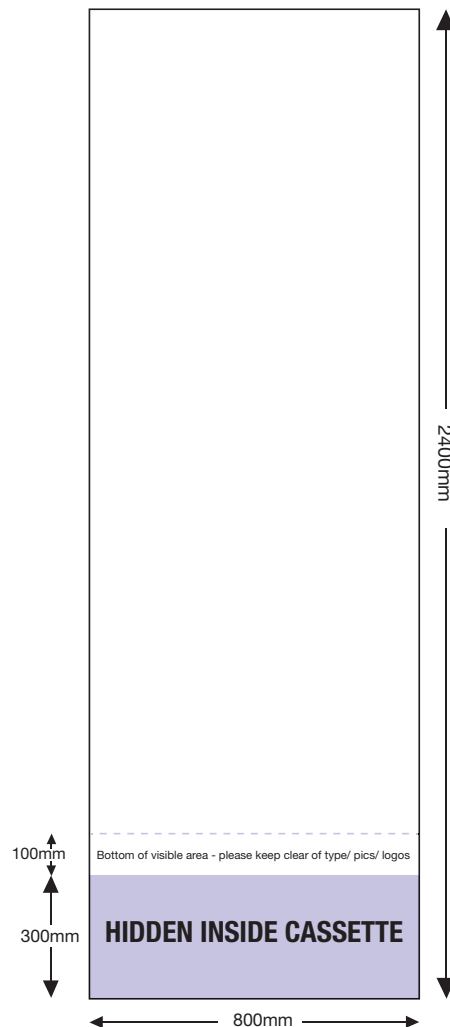

ARTWORK TEMPLATE: V5000+ 800mm Wide

Actual Size: 2400mm x 800mm

Quarter Size Artwork: 600mm x 200mm

CHECKLIST

- Create document at ¼ size and save as a high resolution PDF or EPS file.
- Please note that 300mm (full size) is hidden inside the cassette at the bottom.
- DO NOT add any crop marks, registration marks or outside bleed.
- Please make sure all pictures and graphics are embedded in the artwork.
- Convert ALL text and fonts to outlines.
- Supply in CMYK colour mode.