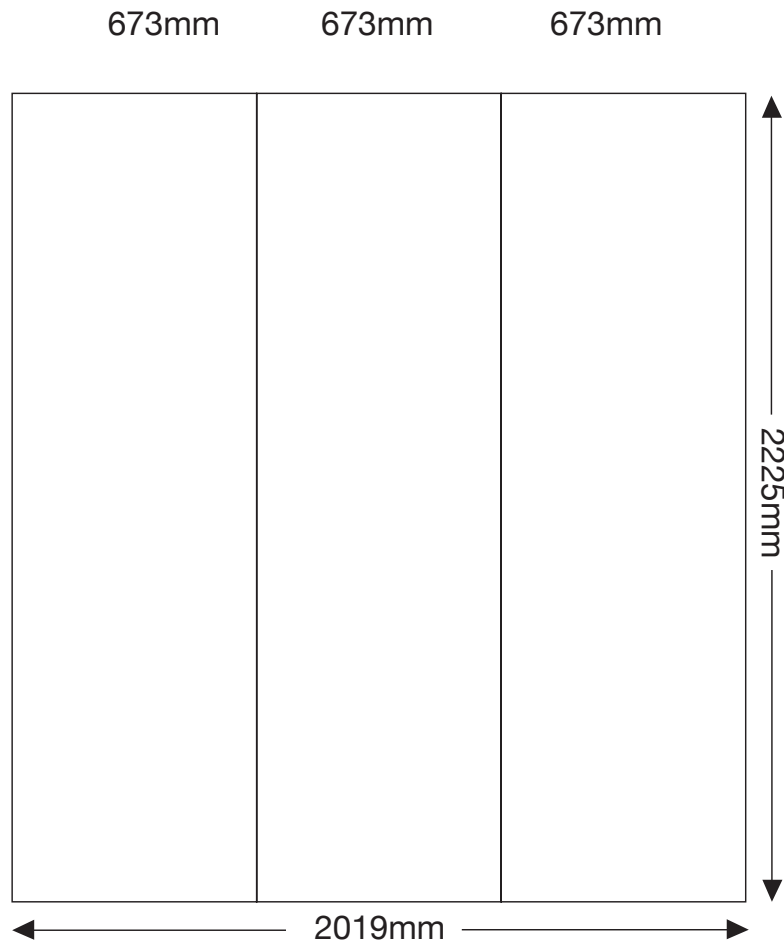

## ARTWORK TEMPLATE: Tower Pop-up

**Actual Size:** 2019mm (w) x 2225mm (h)

**Quarter Size Artwork:** 504.75mm (w) x 556.25mm (h)

# Tower