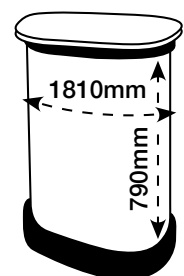

ARTWORK TEMPLATE: Kit 5-3x4 Straight Pop-up

Actual Size: 4278mm x 2225mm

Quarter Size Artwork: 1069.5mm x 556.25mm

CHECKLIST

- Create document at quarter size and save as a high resolution PDF or EPS file.
- Please use either Adobe Illustrator or Adobe InDesign to create your artwork.
- Position all text or logos 450mm away from the left and right side of the pop-up as this wraps around the back.
- Do not add any crop marks, registration marks, panel lines or outside bleed.
- Please make sure all pictures and graphics are embedded in the artwork.
- Create as one piece of artwork rather than individual panels.
- Supply in CMYK colour mode.
- PLEASE CONVERT ALL TEXT TO OUTLINES.

Graphic wrap template is on the following page

ARTWORK TEMPLATE: Graphic Wrap

Actual Size: 1810mm x 790mm

CHECKLIST

- Document size is 1810mm (wide) x 790mm (high).
- Supply as a high resolution PDF or EPS file.
- Do not add any crop marks, registration marks, panel lines or outside bleed.
- Supply in CMYK colour mode.
- PLEASE CONVERT ALL TEXT TO OUTLINES.

ARTWORK TEMPLATE: Kit 5-VX3085 850mm Wide Banner

Actual Size: 2150mm x 850mm

Quarter Size Artwork: 537.5mm x 212.5mm

CHECKLIST

- Create document at 1/4 size and save as a high resolution PDF or EPS file. 1/4 size: 212.5(w) x 537.5(h)mm
- Please note that 150mm (full size) is hidden inside the cassette at the bottom.
- DO NOT add any crop marks, registration marks, panel lines or outside bleed.
- Please make sure all pictures and graphics are embedded in the artwork.
- Convert ALL text and fonts to outlines (curves).
- Supply in CMYK colour mode.