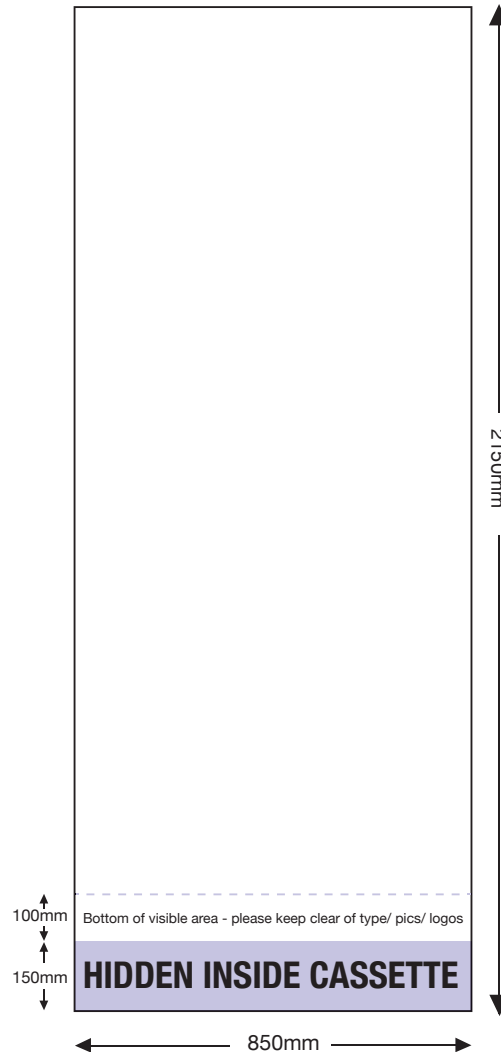

ARTWORK TEMPLATE: Kit 5-3x4 Straight Pop-up

Actual Size: 4278mm x 2225mm

Quarter Size Artwork: 1069.5mm x 556.25mm

CHECKLIST

- Create document at quarter size and save as a high resolution PDF or EPS file.
- Please use either Adobe Illustrator or Adobe InDesign to create your artwork.
- Position all text or logos 450mm away from the left and right side of the pop-up as this wraps around the back.
- Do not add any crop marks, registration marks, panel lines or outside bleed.
- Please make sure all pictures and graphics are embedded in the artwork.
- Create as one piece of artwork rather than individual panels.
- Supply in CMYK colour mode.
- PLEASE CONVERT ALL TEXT TO OUTLINES.

Graphic wrap template is on the following page

ARTWORK TEMPLATE: Graphic Wrap

Actual Size: 1810mm x 790mm

CHECKLIST

- Document size is 1810mm (wide) x 790mm (high).
- Supply as a high resolution PDF or EPS file.
- Do not add any crop marks, registration marks, panel lines or outside bleed.
- Supply in CMYK colour mode.
- PLEASE CONVERT ALL TEXT TO OUTLINES.

ARTWORK TEMPLATE: Kit 5-VX3085 850mm Wide Banner

Actual Size: 2150mm x 850mm

Quarter Size Artwork: 537.5mm x 212.5mm

CHECKLIST

- Create document at 1/4 size and save as a high resolution PDF or EPS file. 1/4 size: 212.5(w) x 537.5(h)mm
- Please note that 150mm (full size) is hidden inside the cassette at the bottom.
- DO NOT add any crop marks, registration marks, panel lines or outside bleed.
- Please make sure all pictures and graphics are embedded in the artwork.
- Convert ALL text and fonts to outlines (curves).
- Supply in CMYK colour mode.

PANEL 1: D-end

PANEL 2: Front

PANEL 3: Front

PANEL 4: Front

PANEL 5: Front

PANEL 6: D-end

3x4 Straight Popup

Not visible from front