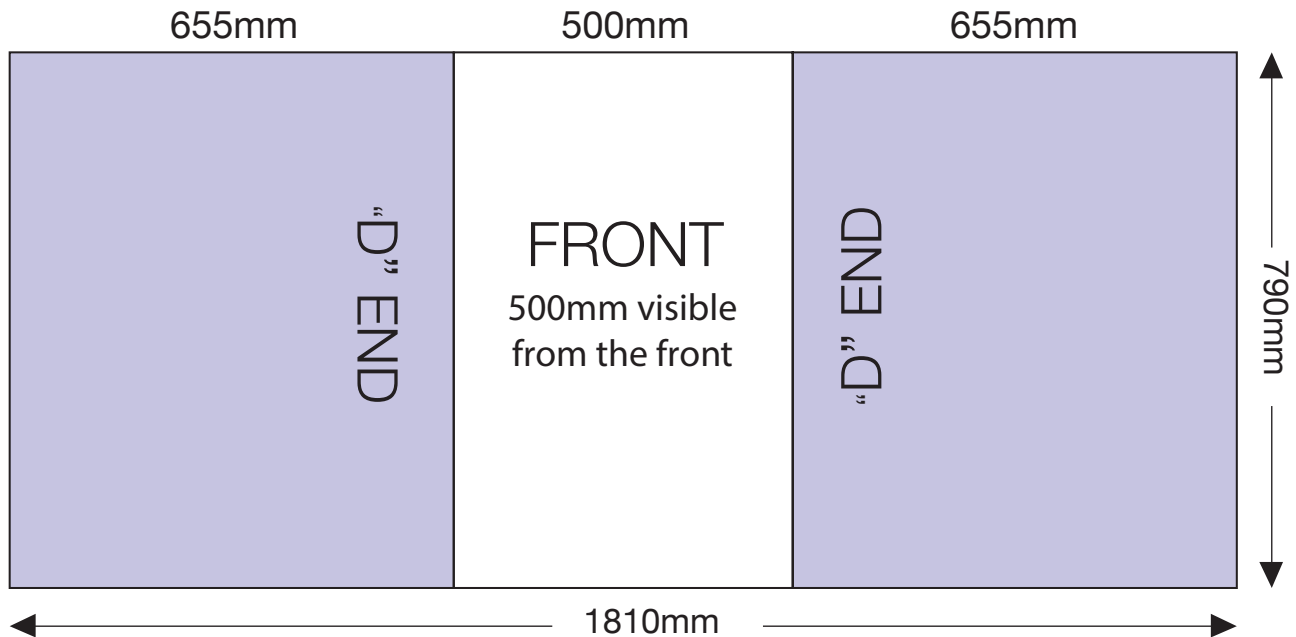

ARTWORK TEMPLATE: Kit 5-3x4 Straight Pop-up

Actual Size: 4278mm x 2225mm

Quarter Size Artwork: 1069.5mm x 556.25mm

CHECKLIST

- Create document at quarter size and save as a high resolution PDF or EPS file.
- Please use either Adobe Illustrator or Adobe InDesign to create your artwork.
- Position all text or logos 450mm away from the left and right side of the pop-up as this wraps around the back.
- Do not add any crop marks, registration marks, panel lines or outside bleed.
- Please make sure all pictures and graphics are embedded in the artwork.
- Create as one piece of artwork rather than individual panels.
- Supply in CMYK colour mode.
- PLEASE CONVERT ALL TEXT TO OUTLINES.

Graphic wrap template is on the following page

ARTWORK TEMPLATE: Graphic Wrap

Actual Size: 1810mm x 790mm

CHECKLIST

- Document size is 1810mm (wide) x 790mm (high).
- Supply as a high resolution PDF or EPS file.
- Do not add any crop marks, registration marks, panel lines or outside bleed.
- Supply in CMYK colour mode.
- PLEASE CONVERT ALL TEXT TO OUTLINES.

ARTWORK TEMPLATE: Kit 5-VX3085 850mm Wide Banner

Actual Size: 2150mm x 850mm

Quarter Size Artwork: 537.5mm x 212.5mm

CHECKLIST

- Create document at 1/4 size and save as a high resolution PDF or EPS file. 1/4 size: 212.5(w) x 537.5(h)mm
- Please note that 150mm (full size) is hidden inside the cassette at the bottom.
- DO NOT add any crop marks, registration marks, panel lines or outside bleed.
- Please make sure all pictures and graphics are embedded in the artwork.
- Convert ALL text and fonts to outlines (curves).
- Supply in CMYK colour mode.

PANEL 1: D-end

PANEL 2: Front

PANEL 3: Front

PANEL 4: Front

PANEL 5: Front

PANEL 6: D-end

3x4 Straight Popup

Not visible from front