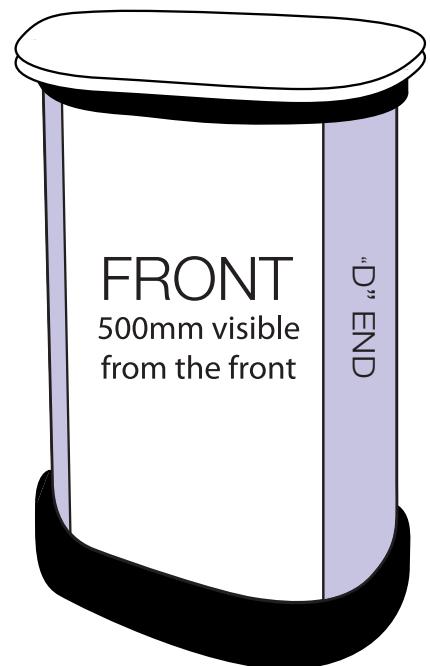

ARTWORK TEMPLATE: Kit 5-3x4 Straight Pop-up

Actual Size: 4278mm x 2225mm

Quarter Size Artwork: 1069.5mm x 556.25mm

CHECKLIST

- Create document at quarter size and save as a high resolution PDF or EPS file.
- Please use either Adobe Illustrator or Adobe InDesign to create your artwork.
- Position all text or logos 450mm away from the left and right side of the pop-up as this wraps around the back.
- Do not add any crop marks, registration marks, panel lines or outside bleed.
- Please make sure all pictures and graphics are embedded in the artwork.
- Create as one piece of artwork rather than individual panels.
- Supply in CMYK colour mode.
- PLEASE CONVERT ALL TEXT TO OUTLINES.

Graphic wrap template is on the following page

ARTWORK TEMPLATE: Graphic Wrap

Actual Size: 1810mm x 790mm

CHECKLIST

- Document size is 1810mm (wide) x 790mm (high).
- Supply as a high resolution PDF or EPS file.
- Do not add any crop marks, registration marks, panel lines or outside bleed.
- Supply in CMYK colour mode.
- PLEASE CONVERT ALL TEXT TO OUTLINES.

ARTWORK TEMPLATE: Kit 5-VX3085 850mm Wide Banner

Actual Size: 2150mm x 850mm

Quarter Size Artwork: 537.5mm x 212.5mm

CHECKLIST

- Create document at 1/4 size and save as a high resolution PDF or EPS file. 1/4 size: 212.5(w) x 537.5(h)mm
- Please note that 150mm (full size) is hidden inside the cassette at the bottom.
- DO NOT add any crop marks, registration marks, panel lines or outside bleed.
- Please make sure all pictures and graphics are embedded in the artwork.
- Convert ALL text and fonts to outlines (curves).
- Supply in CMYK colour mode.

PANEL 1: D-end

PANEL 2: Front

PANEL 3: Front

PANEL 4: Front

PANEL 5: Front

PANEL 6: D-end

3x4 Straight Popup

Not visible from front