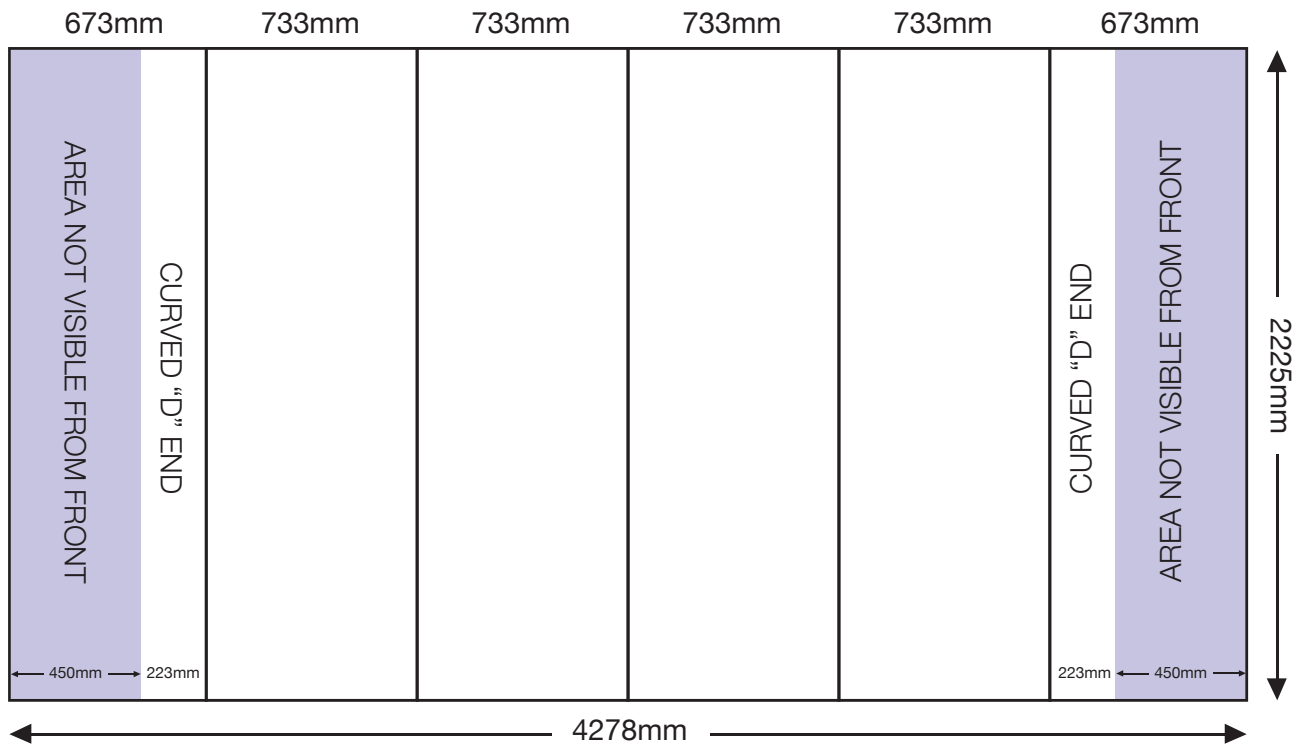

ARTWORK TEMPLATE: Kit 5-3x4 Straight Pop-up

Actual Size: 4278mm x 2225mm

Quarter Size Artwork: 1069.5mm x 556.25mm

CHECKLIST

- Create document at quarter size and save as a high resolution PDF or EPS file.
- Please use either Adobe Illustrator or Adobe InDesign to create your artwork.
- Position all text or logos 450mm away from the left and right side of the pop-up as this wraps around the back.
- Do not add any crop marks, registration marks, panel lines or outside bleed.
- Please make sure all pictures and graphics are embedded in the artwork.
- Create as one piece of artwork rather than individual panels.
- Supply in CMYK colour mode.
- PLEASE CONVERT ALL TEXT TO OUTLINES.

Graphic wrap template is on the following page

ARTWORK TEMPLATE: Graphic Wrap

Actual Size: 1810mm x 790mm

CHECKLIST

- Document size is 1810mm (wide) x 790mm (high).
- Supply as a high resolution PDF or EPS file.
- Do not add any crop marks, registration marks, panel lines or outside bleed.
- Supply in CMYK colour mode.
- PLEASE CONVERT ALL TEXT TO OUTLINES.

ARTWORK TEMPLATE: Kit 5-VX3085 850mm Wide Banner

Actual Size: 2150mm x 850mm

Quarter Size Artwork: 537.5mm x 212.5mm

CHECKLIST

- Create document at 1/4 size and save as a high resolution PDF or EPS file. 1/4 size: 212.5(w) x 537.5(h)mm
- Please note that 150mm (full size) is hidden inside the cassette at the bottom.
- DO NOT add any crop marks, registration marks, panel lines or outside bleed.
- Please make sure all pictures and graphics are embedded in the artwork.
- Convert ALL text and fonts to outlines (curves).
- Supply in CMYK colour mode.

PANEL 1: D-end

PANEL 2: Front

PANEL 3: Front

PANEL 4: Front

PANEL 5: Front

PANEL 6: D-end

3x4 Straight Popup

Not visible from front