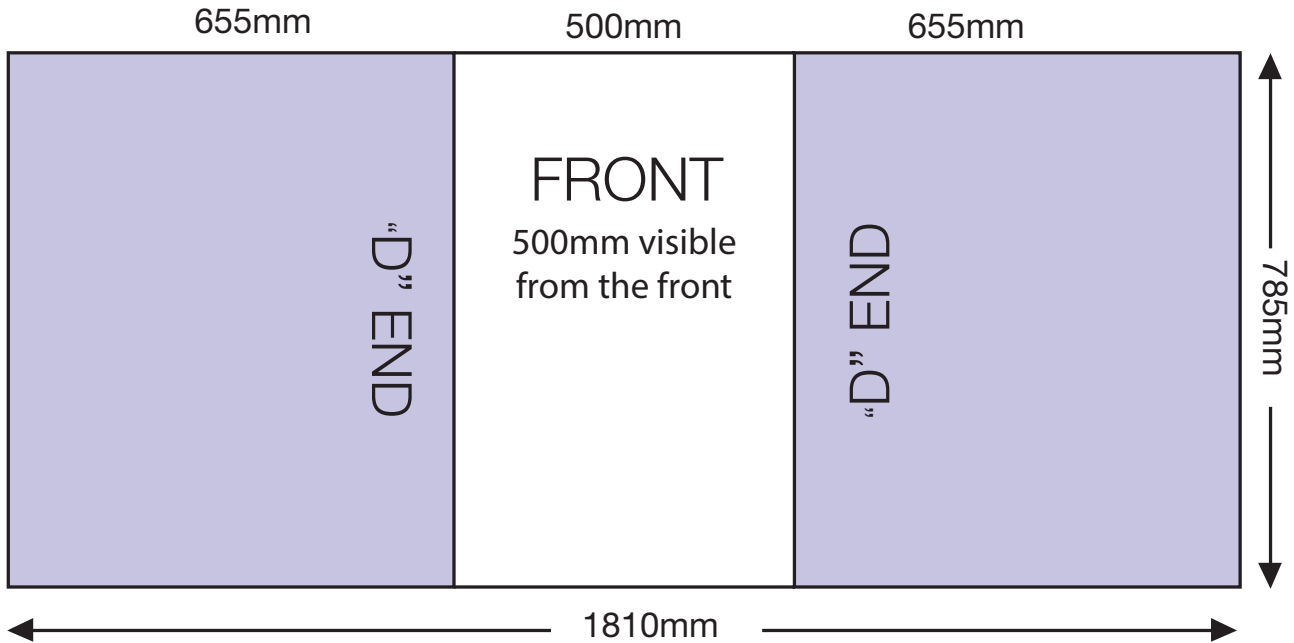

## ARTWORK TEMPLATE: Graphic Wrap

Actual Size: 1810mm x 785mm

### CHECKLIST

- Document size is 1810mm (wide) x 785mm (high).
- Supply as a high resolution PDF or EPS file.
- Do not add any crop marks, registration marks, panel lines or outside bleed.
- Supply in CMYK colour mode.
- PLEASE CONVERT ALL TEXT TO OUTLINES.