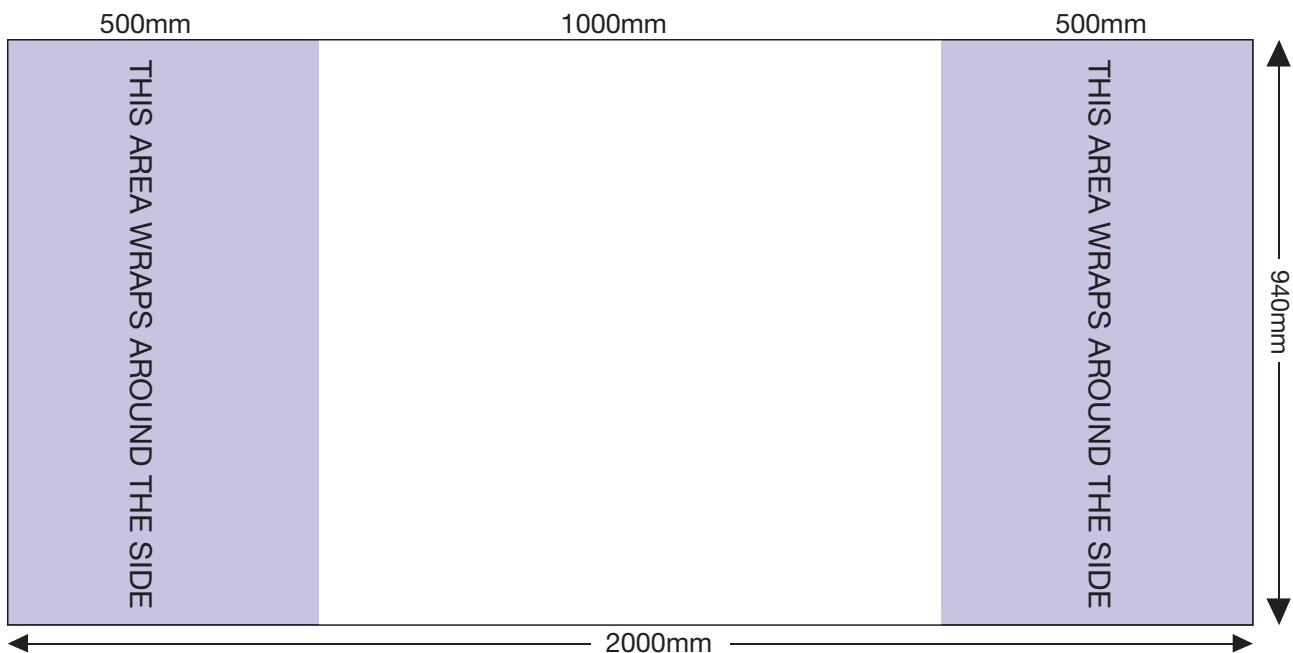

## ARTWORK TEMPLATE: Opal Counter

**Actual Size:** 2000mm x 940mm

**Quarter Size Artwork:** 500mm x 235mm

### CHECKLIST

- Create document at 1/4 size and save as a high resolution PDF or EPS file. 1/4 size: 500(w) x 235(h)mm
- Please note that only the centre area (1000mm) is directly visible from the front.
- DO NOT add any crop marks, registration marks, panel lines or outside bleed.
- Please make sure all pictures and graphics are embedded in the artwork.
- Convert ALL text and fonts to outlines (curves).
- Supply in CMYK colour mode.