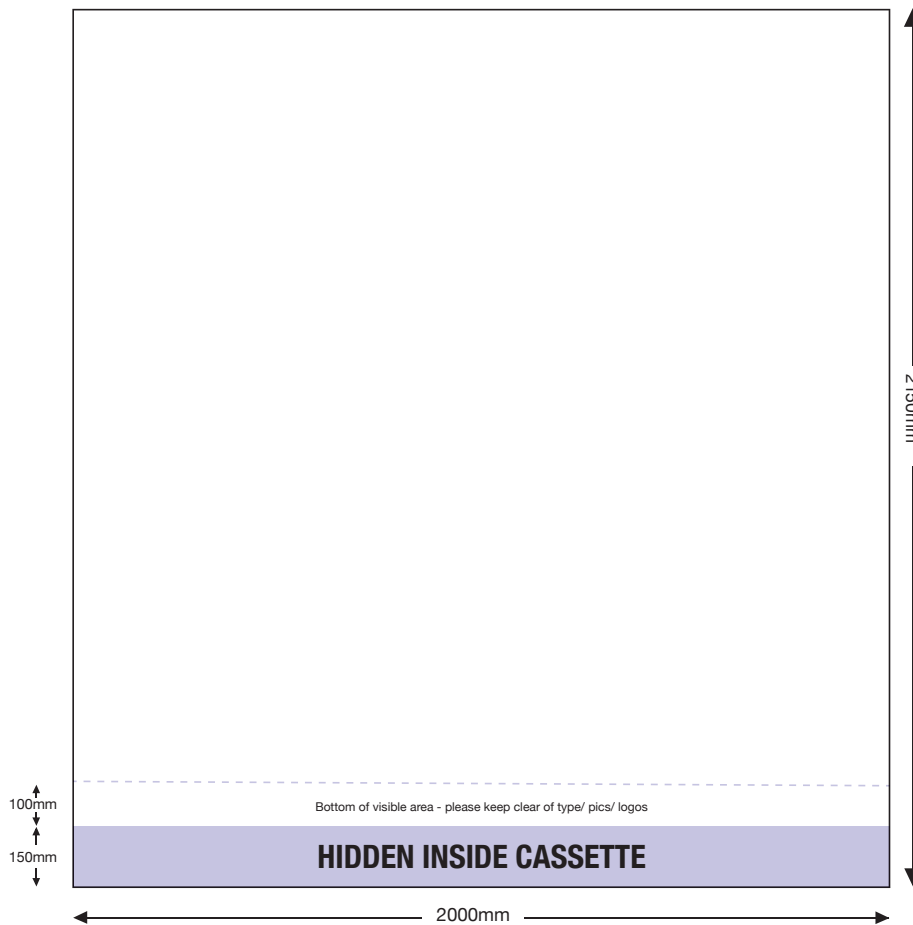

Hidden Inside Cassette

ARTWORK TEMPLATE: VX3085 1200mm Wide Banner

Actual Size: 2156mm x 1206mm (includes 3mm bleed)

Quarter Size Artwork: 539mm x 301.5mm (includes bleed)

CHECKLIST

- Create document at ¼ size and save as a high resolution PDF or EPS file. ¼ size: 301.5(w) x 539(h)mm which includes bleed.
- Please note that 150mm (full size) is hidden inside the cassette at the bottom.
- DO NOT add any crop marks or registration marks.
- Please make sure all pictures and graphics are embedded in the artwork.
- Convert ALL text and fonts to outlines.
- Supply in CMYK colour mode.

Hidden Inside Cassette

ARTWORK TEMPLATE: VX3085 1500mm Wide Banner

Actual Size: 2156mm x 1506mm (includes 3mm bleed)

Quarter Size Artwork: 539mm x 376.5mm (includes bleed)

CHECKLIST

- Create document at 1/4 size and save as a high resolution PDF or EPS file. 1/4 size: 376.5(w) x 539(h)mm which includes bleed.
- Please note that 150mm (full size) is hidden inside the cassette at the bottom.
- DO NOT add any crop marks or registration marks.
- Please make sure all pictures and graphics are embedded in the artwork.
- Convert ALL text and fonts to outlines.
- Supply in CMYK colour mode.

Hidden Inside Cassette

ARTWORK TEMPLATE: VX3085 2000mm Wide Banner

Actual Size: 2156mm x 2006mm (includes 3mm bleed)

Quarter Size Artwork: 539mm x 501.5mm (includes bleed)

CHECKLIST

- Create document at 1/4 size and save as a high resolution PDF or EPS file. 1/4 size: 501.5(w) x 539(h)mm which includes bleed.
- Please note that 150mm (full size) is hidden inside the cassette at the bottom.
- DO NOT add any crop marks or registration marks.
- Please make sure all pictures and graphics are embedded in the artwork.
- Convert ALL text and fonts to outlines.
- Supply in CMYK colour mode.