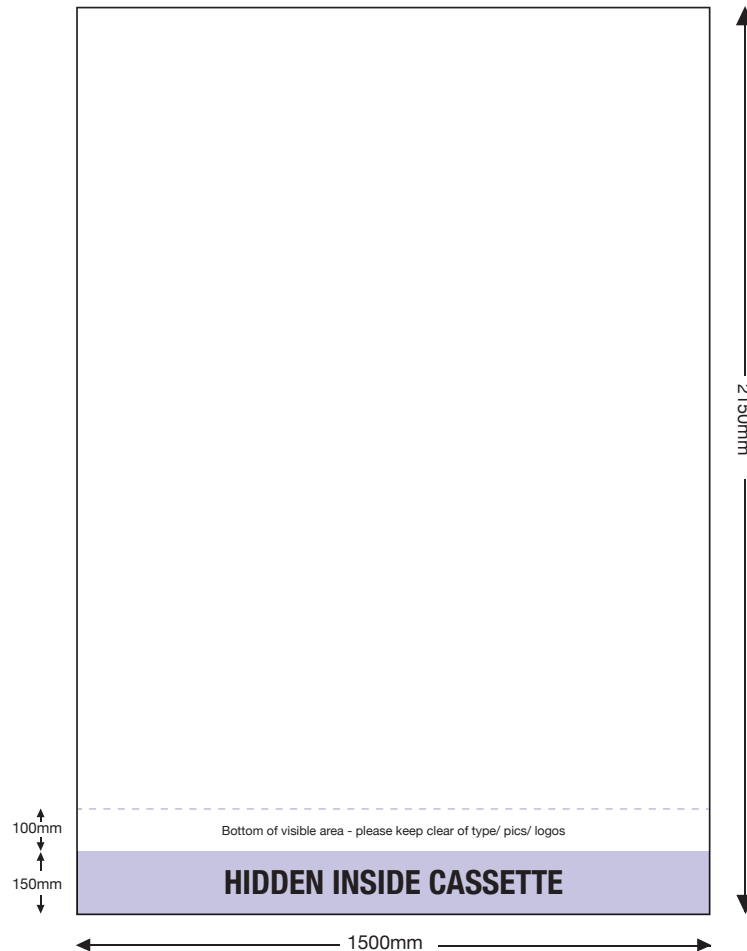

Hidden Inside Cassette

ARTWORK TEMPLATE: VX3085 1000mm Wide Banner

Actual Size: 2150mm x 1000mm

Quarter Size Artwork: 537.5mm x 250mm

CHECKLIST

- Create document at ¼ size and save as a high resolution PDF or EPS file. ¼ size: 250(w) x 537.5(h)mm
- Please note that 150mm (full size) is hidden inside the cassette at the bottom.
- DO NOT add any crop marks, registration marks or outside bleed.
- Please make sure all pictures and graphics are embedded in the artwork.
- Convert ALL text and fonts to outlines.
- Supply in CMYK colour mode.

Hidden Inside Cassette

ARTWORK TEMPLATE: VX3085 1200mm Wide Banner

Actual Size: 2156mm x 1206mm (includes 3mm bleed)

Quarter Size Artwork: 539mm x 301.5mm (includes bleed)

CHECKLIST

- Create document at ¼ size and save as a high resolution PDF or EPS file. ¼ size: 301.5(w) x 539(h)mm which includes bleed.
- Please note that 150mm (full size) is hidden inside the cassette at the bottom.
- DO NOT add any crop marks or registration marks.
- Please make sure all pictures and graphics are embedded in the artwork.
- Convert ALL text and fonts to outlines.
- Supply in CMYK colour mode.

Hidden Inside Cassette

ARTWORK TEMPLATE: VX3085 1500mm Wide Banner

Actual Size: 2156mm x 1506mm (includes 3mm bleed)

Quarter Size Artwork: 539mm x 376.5mm (includes bleed)

CHECKLIST

- Create document at 1/4 size and save as a high resolution PDF or EPS file. 1/4 size: 376.5(w) x 539(h)mm which includes bleed.
- Please note that 150mm (full size) is hidden inside the cassette at the bottom.
- DO NOT add any crop marks or registration marks.
- Please make sure all pictures and graphics are embedded in the artwork.
- Convert ALL text and fonts to outlines.
- Supply in CMYK colour mode.