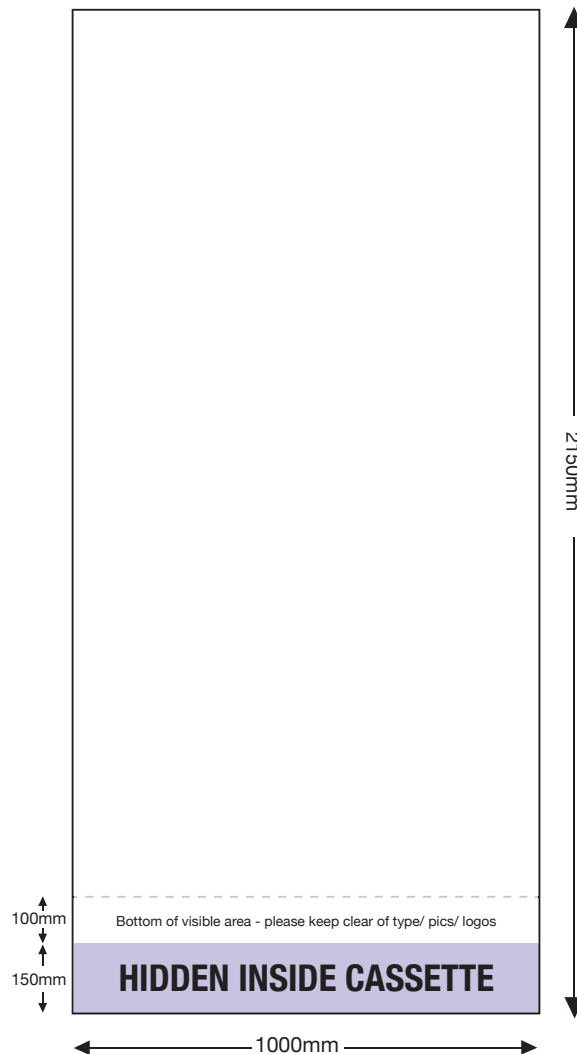

ARTWORK TEMPLATE: VX3085 850mm Wide Banner

Actual Size: 2150mm x 850mm

Quarter Size Artwork: 537.5mm x 212.5mm

CHECKLIST

- Create document at ¼ size and save as a high resolution PDF or EPS file. ¼ size: 212.5(w) x 537.5(h)mm
- Please note that 150mm (full size) is hidden inside the cassette at the bottom.
- DO NOT add any crop marks, registration marks or outside bleed.
- Please make sure all pictures and graphics are embedded in the artwork.
- Convert ALL text and fonts to outlines.
- Supply in CMYK colour mode.

Hidden Inside Cassette

ARTWORK TEMPLATE: VX3085 1000mm Wide Banner

Actual Size: 2150mm x 1000mm

Quarter Size Artwork: 537.5mm x 250mm

CHECKLIST

- Create document at ¼ size and save as a high resolution PDF or EPS file. ¼ size: 250(w) x 537.5(h)mm
- Please note that 150mm (full size) is hidden inside the cassette at the bottom.
- DO NOT add any crop marks, registration marks or outside bleed.
- Please make sure all pictures and graphics are embedded in the artwork.
- Convert ALL text and fonts to outlines.
- Supply in CMYK colour mode.

Hidden Inside Cassette

ARTWORK TEMPLATE: VX3085 1200mm Wide Banner

Actual Size: 2156mm x 1206mm (includes 3mm bleed)

Quarter Size Artwork: 539mm x 301.5mm (includes bleed)

CHECKLIST

- Create document at ¼ size and save as a high resolution PDF or EPS file. ¼ size: 301.5(w) x 539(h)mm which includes bleed.
- Please note that 150mm (full size) is hidden inside the cassette at the bottom.
- DO NOT add any crop marks or registration marks.
- Please make sure all pictures and graphics are embedded in the artwork.
- Convert ALL text and fonts to outlines.
- Supply in CMYK colour mode.