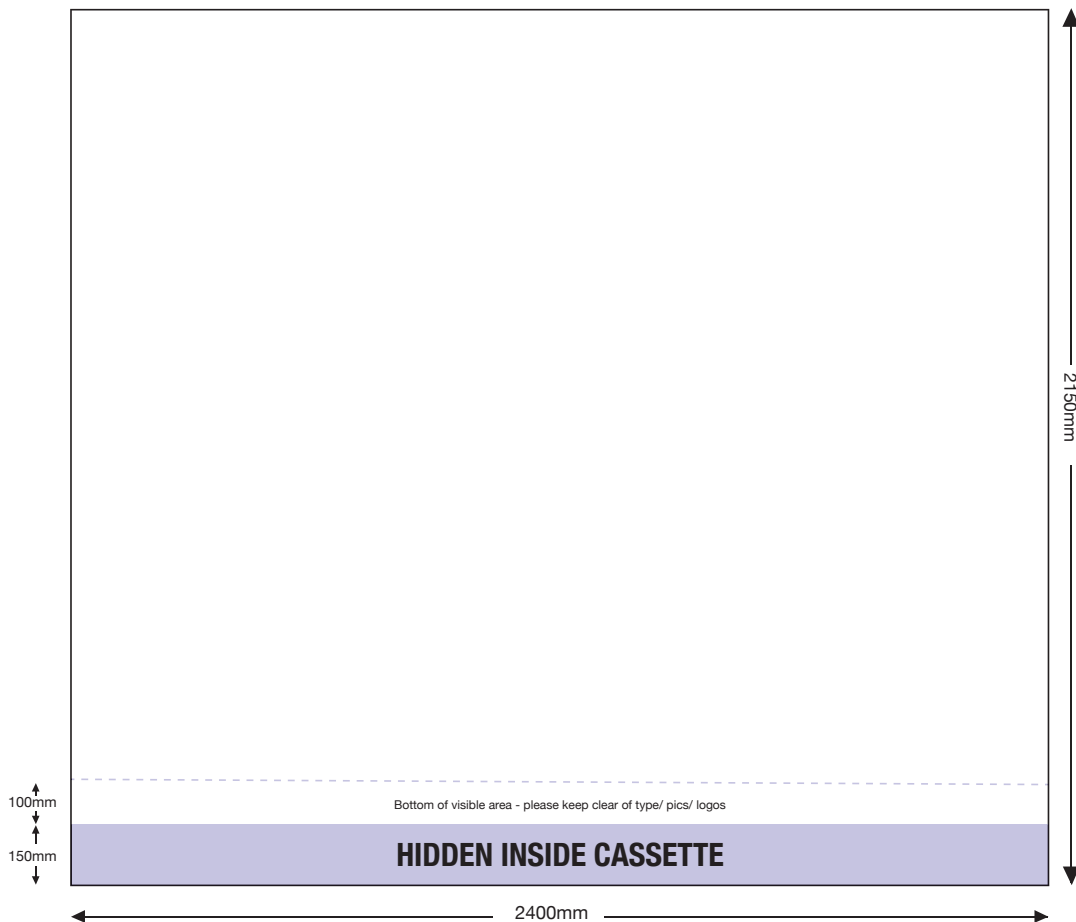

Hidden Inside Cassette

ARTWORK TEMPLATE: VX3085 1500mm Wide Banner

Actual Size: 2156mm x 1506mm (includes 3mm bleed)

Quarter Size Artwork: 539mm x 376.5mm (includes bleed)

CHECKLIST

- Create document at 1/4 size and save as a high resolution PDF or EPS file. 1/4 size: 376.5(w) x 539(h)mm which includes bleed.
- Please note that 150mm (full size) is hidden inside the cassette at the bottom.
- DO NOT add any crop marks or registration marks.
- Please make sure all pictures and graphics are embedded in the artwork.
- Convert ALL text and fonts to outlines.
- Supply in CMYK colour mode.

Hidden Inside Cassette

ARTWORK TEMPLATE: VX3085 2000mm Wide Banner

Actual Size: 2156mm x 2006mm (includes 3mm bleed)

Quarter Size Artwork: 539mm x 501.5mm (includes bleed)

CHECKLIST

- Create document at 1/4 size and save as a high resolution PDF or EPS file. 1/4 size: 501.5(w) x 539(h)mm which includes bleed.
- Please note that 150mm (full size) is hidden inside the cassette at the bottom.
- DO NOT add any crop marks or registration marks.
- Please make sure all pictures and graphics are embedded in the artwork.
- Convert ALL text and fonts to outlines.
- Supply in CMYK colour mode.

Hidden Inside Cassette

ARTWORK TEMPLATE: VX3085 2400mm Wide Banner

Actual Size: 2156mm x 2406mm (includes 3mm bleed)

Quarter Size Artwork: 539mm x 601.5mm (includes bleed)

CHECKLIST

- Create document at 1/4 size and save as a high resolution PDF or EPS file. 1/4 size: 601.5(w) x 539(h)mm which includes bleed.
- Please note that 150mm (full size) is hidden inside the cassette at the bottom.
- DO NOT add any crop marks or registration marks.
- Please make sure all pictures and graphics are embedded in the artwork.
- Convert ALL text and fonts to outlines.
- Supply in CMYK colour mode.