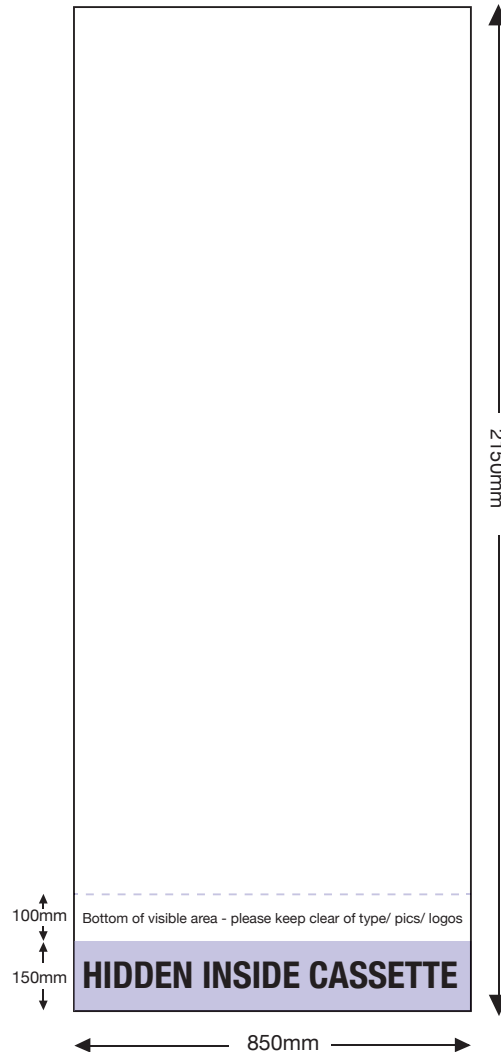

ARTWORK TEMPLATE: VX3085 850mm Wide Banner

Actual Size: 2150mm x 850mm

Quarter Size Artwork: 537.5mm x 212.5mm

CHECKLIST

- Create document at ¼ size and save as a high resolution PDF or EPS file. ¼ size: 212.5(w) x 537.5(h)mm
- Please note that 150mm (full size) is hidden inside the cassette at the bottom.
- DO NOT add any crop marks, registration marks or outside bleed.
- Please make sure all pictures and graphics are embedded in the artwork.
- Convert ALL text and fonts to outlines.
- Supply in CMYK colour mode.

Hidden Inside Cassette

ARTWORK TEMPLATE: VX3085 1000mm Wide Banner

Actual Size: 2150mm x 1000mm

Quarter Size Artwork: 537.5mm x 250mm

CHECKLIST

- Create document at ¼ size and save as a high resolution PDF or EPS file. ¼ size: 250(w) x 537.5(h)mm
- Please note that 150mm (full size) is hidden inside the cassette at the bottom.
- DO NOT add any crop marks, registration marks or outside bleed.
- Please make sure all pictures and graphics are embedded in the artwork.
- Convert ALL text and fonts to outlines.
- Supply in CMYK colour mode.

Hidden Inside Cassette

ARTWORK TEMPLATE: VX3085 1200mm Wide Banner

Actual Size: 2156mm x 1206mm (includes 3mm bleed)

Quarter Size Artwork: 539mm x 301.5mm (includes bleed)

CHECKLIST

- Create document at ¼ size and save as a high resolution PDF or EPS file. ¼ size: 301.5(w) x 539(h)mm which includes bleed.
- Please note that 150mm (full size) is hidden inside the cassette at the bottom.
- DO NOT add any crop marks or registration marks.
- Please make sure all pictures and graphics are embedded in the artwork.
- Convert ALL text and fonts to outlines.
- Supply in CMYK colour mode.