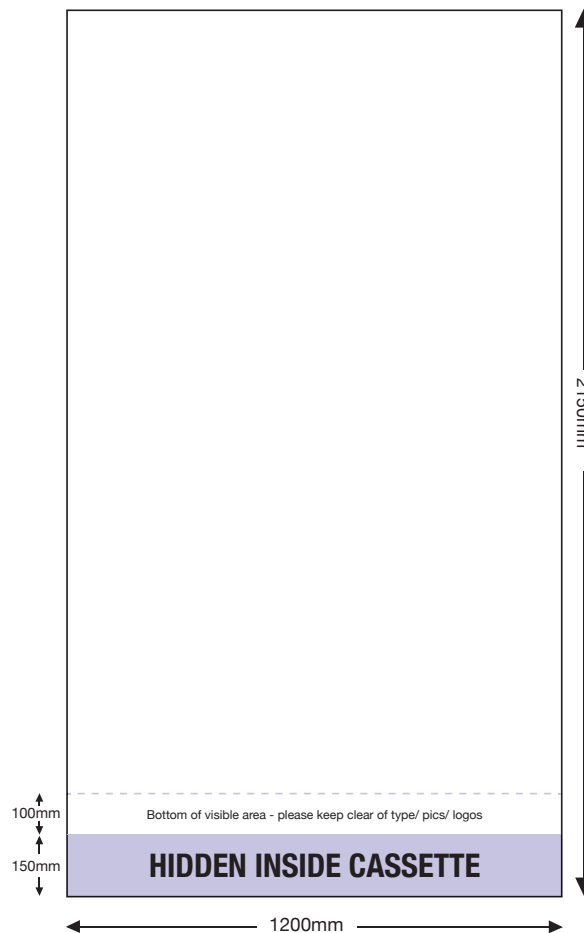

ARTWORK TEMPLATE: VX3085 850mm Wide Banner

Actual Size: 2150mm x 850mm

Quarter Size Artwork: 537.5mm x 212.5mm

CHECKLIST

- Create document at ¼ size and save as a high resolution PDF or EPS file. ¼ size: 212.5(w) x 537.5(h)mm
- Please note that 150mm (full size) is hidden inside the cassette at the bottom.
- DO NOT add any crop marks, registration marks or outside bleed.
- Please make sure all pictures and graphics are embedded in the artwork.
- Convert ALL text and fonts to outlines.
- Supply in CMYK colour mode.

Hidden Inside Cassette

ARTWORK TEMPLATE: VX3085 1000mm Wide Banner

Actual Size: 2150mm x 1000mm

Quarter Size Artwork: 537.5mm x 250mm

CHECKLIST

- Create document at ¼ size and save as a high resolution PDF or EPS file. ¼ size: 250(w) x 537.5(h)mm
- Please note that 150mm (full size) is hidden inside the cassette at the bottom.
- DO NOT add any crop marks, registration marks or outside bleed.
- Please make sure all pictures and graphics are embedded in the artwork.
- Convert ALL text and fonts to outlines.
- Supply in CMYK colour mode.

Hidden Inside Cassette

ARTWORK TEMPLATE: VX3085 1200mm Wide Banner

Actual Size: 2156mm x 1206mm (includes 3mm bleed)

Quarter Size Artwork: 539mm x 301.5mm (includes bleed)

CHECKLIST

- Create document at ¼ size and save as a high resolution PDF or EPS file. ¼ size: 301.5(w) x 539(h)mm which includes bleed.
- Please note that 150mm (full size) is hidden inside the cassette at the bottom.
- DO NOT add any crop marks or registration marks.
- Please make sure all pictures and graphics are embedded in the artwork.
- Convert ALL text and fonts to outlines.
- Supply in CMYK colour mode.