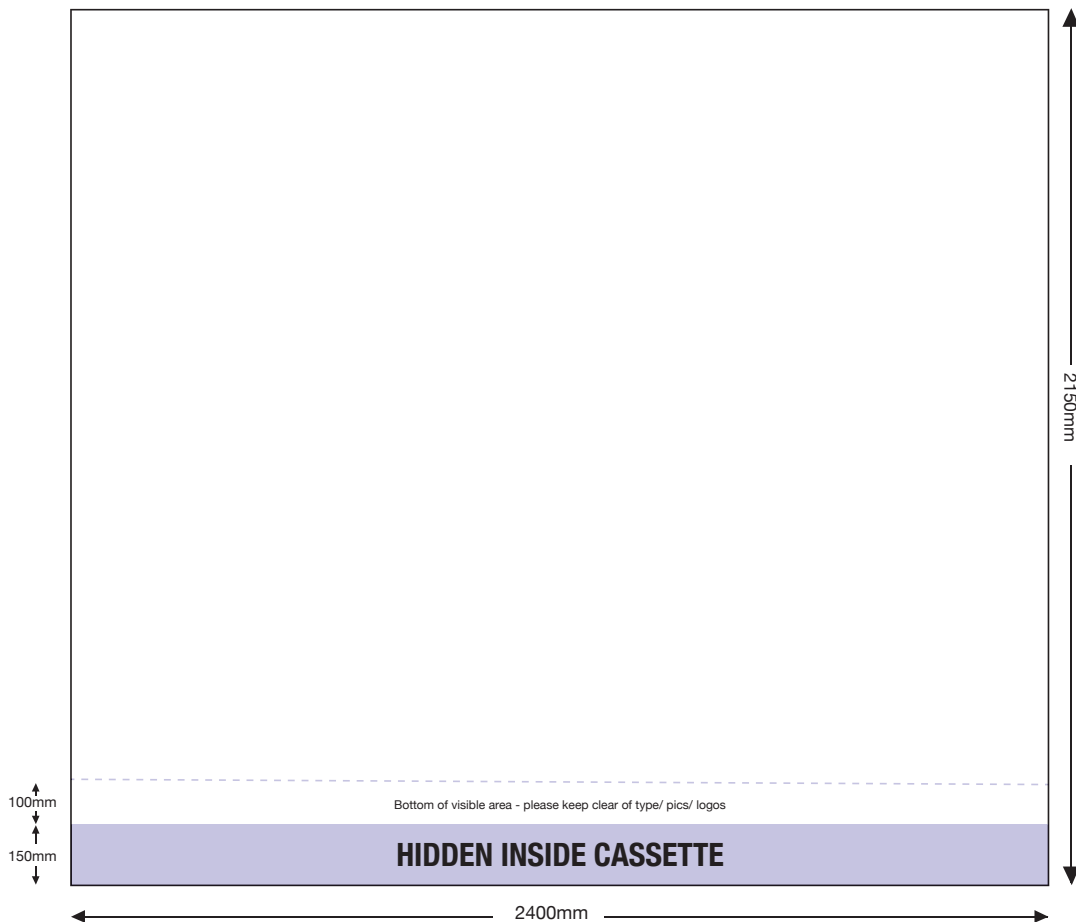

Hidden Inside Cassette

ARTWORK TEMPLATE: VX3085 1500mm Wide Banner

Actual Size: 2156mm x 1506mm (includes 3mm bleed)

Quarter Size Artwork: 539mm x 376.5mm (includes bleed)

CHECKLIST

- Create document at ¼ size and save as a high resolution PDF 376.5(w) x 539(h)mm which includes bleed.
- Please note that 150mm (full size) is hidden inside the cassette at the bottom.
- DO NOT add any crop marks or registration marks.
- Please make sure all pictures and graphics are embedded in the artwork.
- Convert ALL text and fonts to outlines.
- Supply in CMYK colour mode.

Hidden Inside Cassette

ARTWORK TEMPLATE: VX3085 2000mm Wide Banner

Actual Size: 2156mm x 2006mm (includes 3mm bleed)

Quarter Size Artwork: 539mm x 501.5mm (includes bleed)

CHECKLIST

- Create document at 1/4 size and save as a high resolution PDF 501.5(w) x 539(h)mm which includes bleed.
- Please note that 150mm (full size) is hidden inside the cassette at the bottom.
- DO NOT add any crop marks or registration marks.
- Please make sure all pictures and graphics are embedded in the artwork.
- Convert ALL text and fonts to outlines.
- Supply in CMYK colour mode.

Hidden Inside Cassette

ARTWORK TEMPLATE: VX3085 2400mm Wide Banner

Actual Size: 2156mm x 2406mm (includes 3mm bleed)

Quarter Size Artwork: 539mm x 601.5mm (includes bleed)

CHECKLIST

- Create document at 1/4 size and save as a high resolution PDF 601.5(w) x 539(h)mm which includes bleed.
- Please note that 150mm (full size) is hidden inside the cassette at the bottom.
- DO NOT add any crop marks or registration marks.
- Please make sure all pictures and graphics are embedded in the artwork.
- Convert ALL text and fonts to outlines.
- Supply in CMYK colour mode.