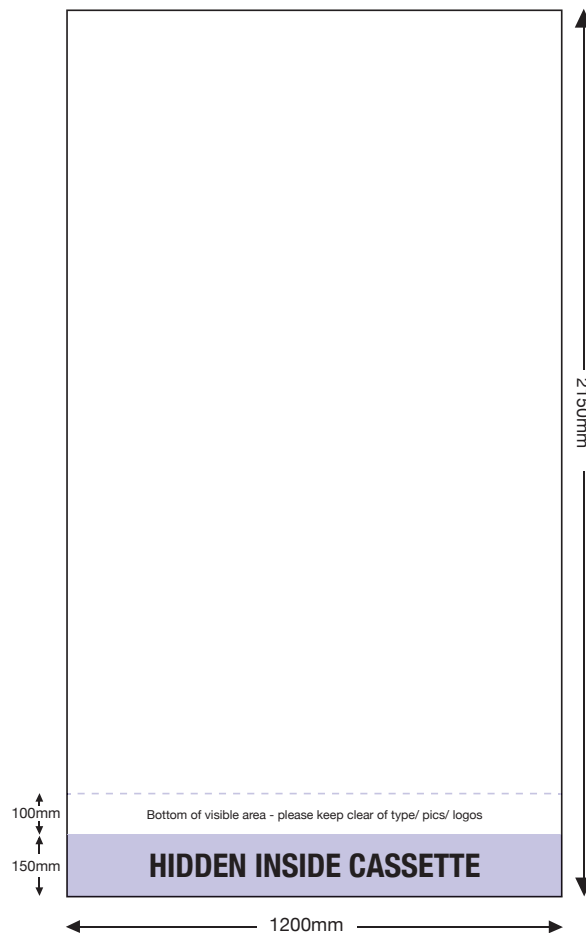

ARTWORK TEMPLATE: VX3085 850mm Wide Banner

Actual Size: 2156mm x 856mm (includes 3mm bleed)

Quarter Size Artwork: 539mm x 214mm (includes bleed)

CHECKLIST

- Create document at ¼ size and save as a high resolution PDF 539mm (h) x 214mm (w)
- Please note that 150mm (full size) is hidden inside the cassette at the bottom.
- DO NOT add any crop marks or registration marks.
- Please make sure all pictures and graphics are embedded in the artwork.
- Convert ALL text and fonts to outlines.
- Supply in CMYK colour mode.

Hidden Inside Cassette

ARTWORK TEMPLATE: VX3085 1000mm Wide Banner

Actual Size: 2156mm x 1006mm (includes 3mm bleed)

Quarter Size Artwork: 539mm x 251.5mm (includes bleed)

CHECKLIST

- Create document at ¼ size and save as a high resolution PDF 539mm (h) x 251.5mm (w)
- Please note that 150mm (full size) is hidden inside the cassette at the bottom.
- DO NOT add any crop marks or registration marks.
- Please make sure all pictures and graphics are embedded in the artwork.
- Convert ALL text and fonts to outlines.
- Supply in CMYK colour mode.

Hidden Inside Cassette

ARTWORK TEMPLATE: VX3085 1200mm Wide Banner

Actual Size: 2156mm x 1206mm (includes 3mm bleed)

Quarter Size Artwork: 539mm x 301.5mm (includes bleed)

CHECKLIST

- Create document at 1/4 size and save as a high resolution PDF 301.5(w) x 539(h)mm which includes bleed.
- Please note that 150mm (full size) is hidden inside the cassette at the bottom.
- DO NOT add any crop marks or registration marks.
- Please make sure all pictures and graphics are embedded in the artwork.
- Convert ALL text and fonts to outlines.
- Supply in CMYK colour mode.