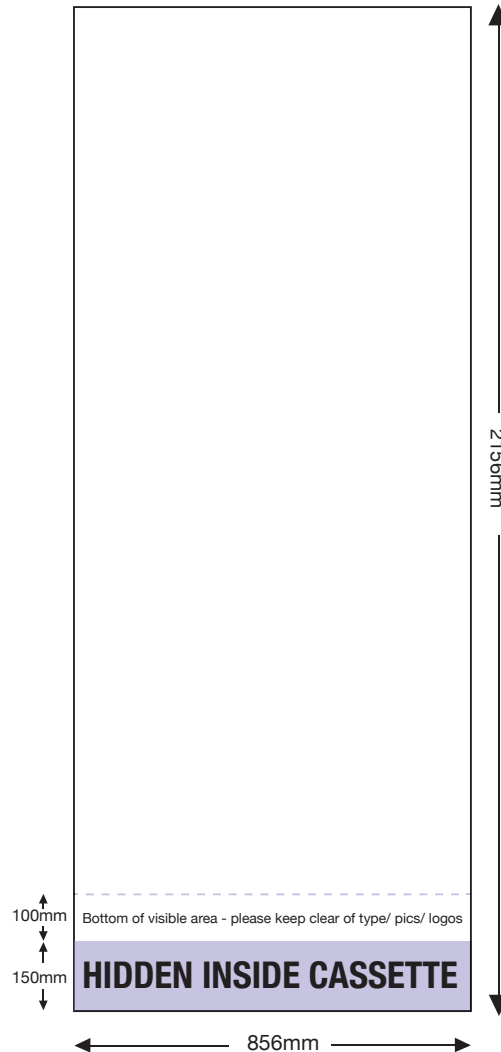

ARTWORK TEMPLATE: VX3085 850mm Wide Banner

Actual Size: 2156mm x 856mm (includes 3mm bleed)

Quarter Size Artwork: 539mm x 214mm (includes bleed)

CHECKLIST

- Create document at ¼ size and save as a high resolution PDF 539mm (h) x 214mm (w)
- Please note that 150mm (full size) is hidden inside the cassette at the bottom.
- DO NOT add any crop marks or registration marks.
- Please make sure all pictures and graphics are embedded in the artwork.
- Convert ALL text and fonts to outlines.
- Supply in CMYK colour mode.

Hidden Inside Cassette

ARTWORK TEMPLATE: VX3085 1000mm Wide Banner

Actual Size: 2156mm x 1006mm (includes 3mm bleed)

Quarter Size Artwork: 539mm x 251.5mm (includes bleed)

CHECKLIST

- Create document at ¼ size and save as a high resolution PDF 539mm (h) x 251.5mm (w)
- Please note that 150mm (full size) is hidden inside the cassette at the bottom.
- DO NOT add any crop marks or registration marks.
- Please make sure all pictures and graphics are embedded in the artwork.
- Convert ALL text and fonts to outlines.
- Supply in CMYK colour mode.

Hidden Inside Cassette

ARTWORK TEMPLATE: VX3085 1200mm Wide Banner

Actual Size: 2156mm x 1206mm (includes 3mm bleed)

Quarter Size Artwork: 539mm x 301.5mm (includes bleed)

CHECKLIST

- Create document at 1/4 size and save as a high resolution PDF 301.5(w) x 539(h)mm which includes bleed.
- Please note that 150mm (full size) is hidden inside the cassette at the bottom.
- DO NOT add any crop marks or registration marks.
- Please make sure all pictures and graphics are embedded in the artwork.
- Convert ALL text and fonts to outlines.
- Supply in CMYK colour mode.