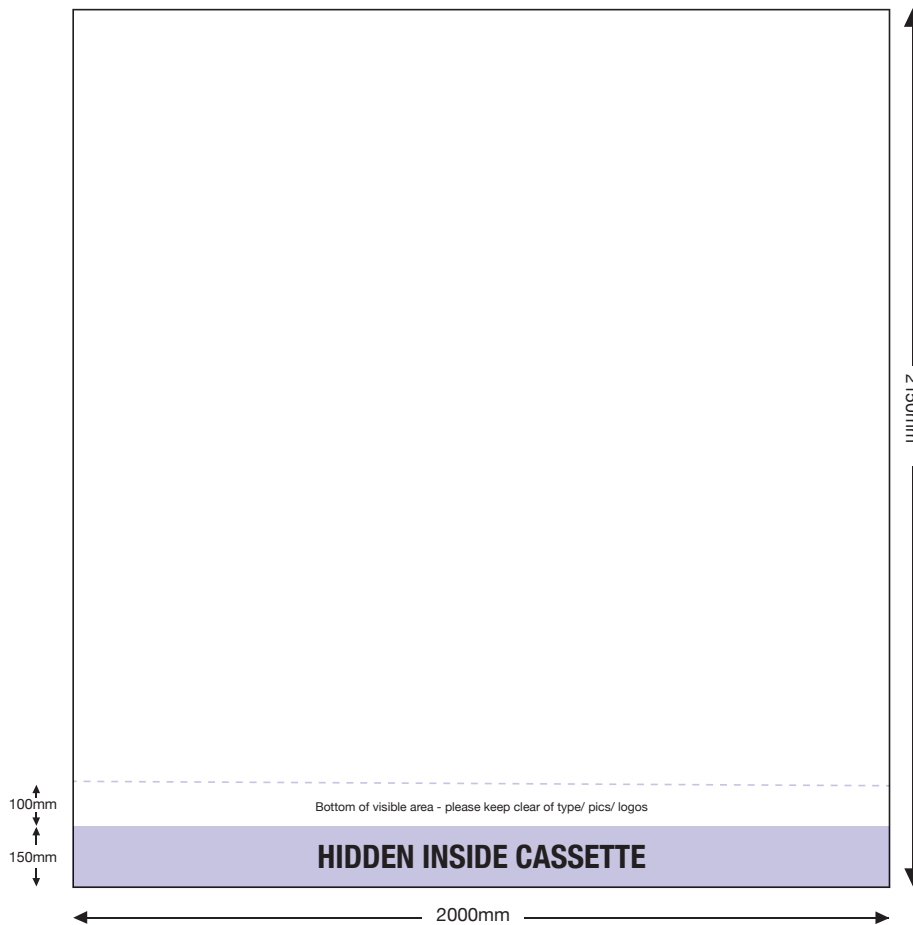

Hidden Inside Cassette

ARTWORK TEMPLATE: VX3085 1200mm Wide Banner

Actual Size: 2156mm x 1206mm (includes 3mm bleed)

Quarter Size Artwork: 539mm x 301.5mm (includes bleed)

CHECKLIST

- Create document at 1/4 size and save as a high resolution PDF 301.5(w) x 539(h)mm which includes bleed.
- Please note that 150mm (full size) is hidden inside the cassette at the bottom.
- DO NOT add any crop marks or registration marks.
- Please make sure all pictures and graphics are embedded in the artwork.
- Convert ALL text and fonts to outlines.
- Supply in CMYK colour mode.

Hidden Inside Cassette

ARTWORK TEMPLATE: VX3085 1500mm Wide Banner

Actual Size: 2156mm x 1506mm (includes 3mm bleed)

Quarter Size Artwork: 539mm x 376.5mm (includes bleed)

CHECKLIST

- Create document at ¼ size and save as a high resolution PDF 376.5(w) x 539(h)mm which includes bleed.
- Please note that 150mm (full size) is hidden inside the cassette at the bottom.
- DO NOT add any crop marks or registration marks.
- Please make sure all pictures and graphics are embedded in the artwork.
- Convert ALL text and fonts to outlines.
- Supply in CMYK colour mode.

Hidden Inside Cassette

ARTWORK TEMPLATE: VX3085 2000mm Wide Banner

Actual Size: 2156mm x 2006mm (includes 3mm bleed)

Quarter Size Artwork: 539mm x 501.5mm (includes bleed)

CHECKLIST

- Create document at 1/4 size and save as a high resolution PDF 501.5(w) x 539(h)mm which includes bleed.
- Please note that 150mm (full size) is hidden inside the cassette at the bottom.
- DO NOT add any crop marks or registration marks.
- Please make sure all pictures and graphics are embedded in the artwork.
- Convert ALL text and fonts to outlines.
- Supply in CMYK colour mode.