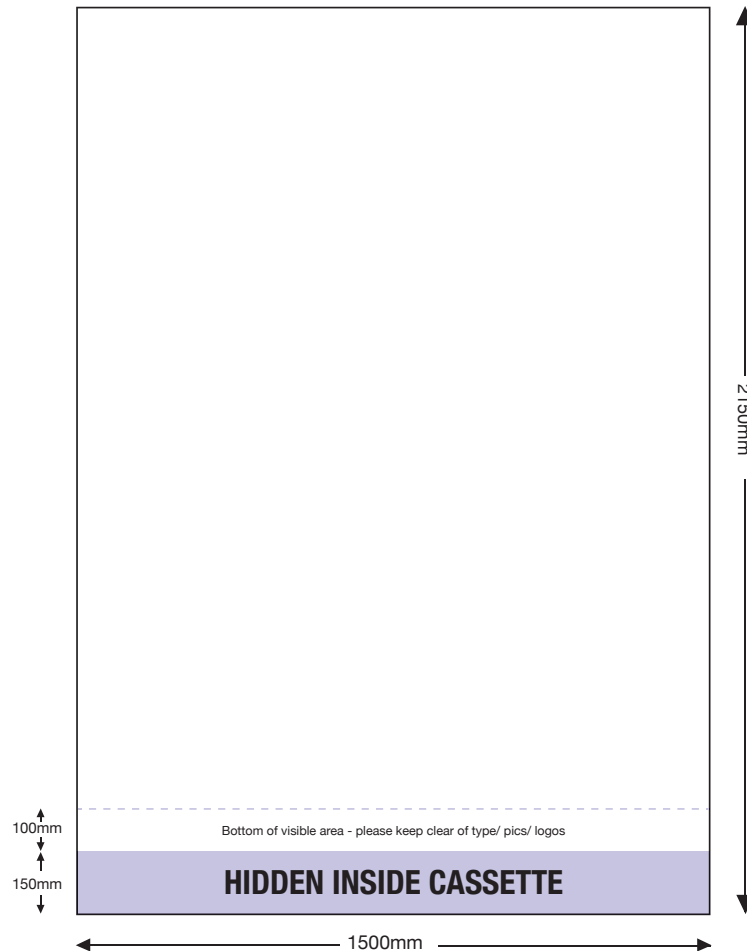

Hidden Inside Cassette

ARTWORK TEMPLATE: VX3085 1000mm Wide Banner

Actual Size: 2156mm x 1006mm (includes 3mm bleed)

Quarter Size Artwork: 539mm x 251.5mm (includes bleed)

CHECKLIST

- Create document at ¼ size and save as a high resolution PDF 539mm (h) x 251.5mm (w)
- Please note that 150mm (full size) is hidden inside the cassette at the bottom.
- DO NOT add any crop marks or registration marks.
- Please make sure all pictures and graphics are embedded in the artwork.
- Convert ALL text and fonts to outlines.
- Supply in CMYK colour mode.

Hidden Inside Cassette

ARTWORK TEMPLATE: VX3085 1200mm Wide Banner

Actual Size: 2156mm x 1206mm (includes 3mm bleed)

Quarter Size Artwork: 539mm x 301.5mm (includes bleed)

CHECKLIST

- Create document at 1/4 size and save as a high resolution PDF 301.5(w) x 539(h)mm which includes bleed.
- Please note that 150mm (full size) is hidden inside the cassette at the bottom.
- DO NOT add any crop marks or registration marks.
- Please make sure all pictures and graphics are embedded in the artwork.
- Convert ALL text and fonts to outlines.
- Supply in CMYK colour mode.

Hidden Inside Cassette

ARTWORK TEMPLATE: VX3085 1500mm Wide Banner

Actual Size: 2156mm x 1506mm (includes 3mm bleed)

Quarter Size Artwork: 539mm x 376.5mm (includes bleed)

CHECKLIST

- Create document at ¼ size and save as a high resolution PDF 376.5(w) x 539(h)mm which includes bleed.
- Please note that 150mm (full size) is hidden inside the cassette at the bottom.
- DO NOT add any crop marks or registration marks.
- Please make sure all pictures and graphics are embedded in the artwork.
- Convert ALL text and fonts to outlines.
- Supply in CMYK colour mode.