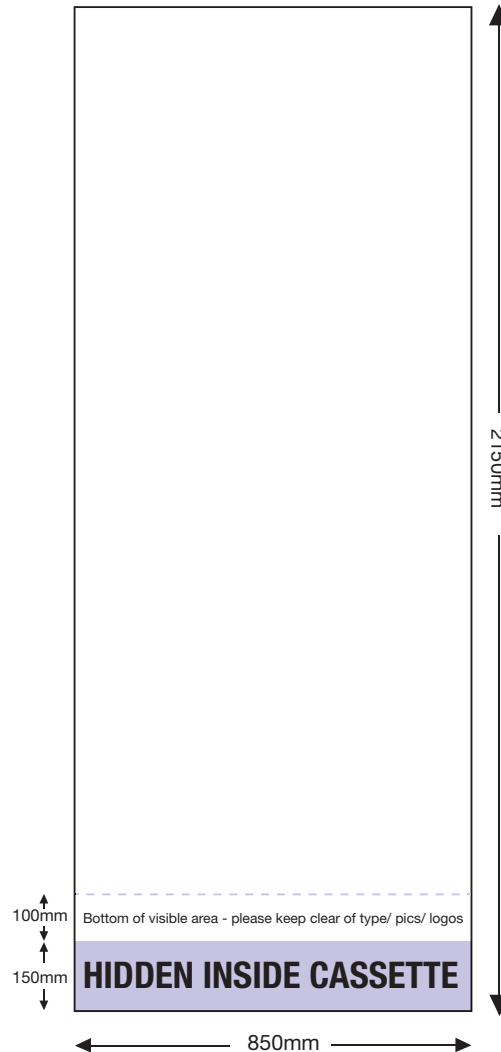

ARTWORK TEMPLATE: Kit 8-Opal Counter

Actual Size: 2000mm x 940mm

Quarter Size Artwork: 500mm x 235mm

CHECKLIST

- Create document at 1/4 size and save as a high resolution PDF or EPS file. 1/4 size: 500(w) x 235(h)mm
- Please note that only the centre area (1000mm) is directly visible from the front.
- DO NOT add any crop marks, registration marks, panel lines or outside bleed.
- Please make sure all pictures and graphics are embedded in the artwork.
- Convert ALL text and fonts to outlines (curves).
- Supply in CMYK colour mode.

ARTWORK TEMPLATE: Kit 8-VX3085 850mm Wide Banner

Actual Size: 2150mm x 850mm

Quarter Size Artwork: 537.5mm x 212.5mm

CHECKLIST

- Create document at ¼ size and save as a high resolution PDF or EPS file. 1/4 size: 212.5(w) x 537.5(h)mm
- Please note that 150mm (full size) is hidden inside the cassette at the bottom.
- DO NOT add any crop marks, registration marks, panel lines or outside bleed.
- Please make sure all pictures and graphics are embedded in the artwork.
- Convert ALL text and fonts to outlines (curves).
- Supply in CMYK colour mode.