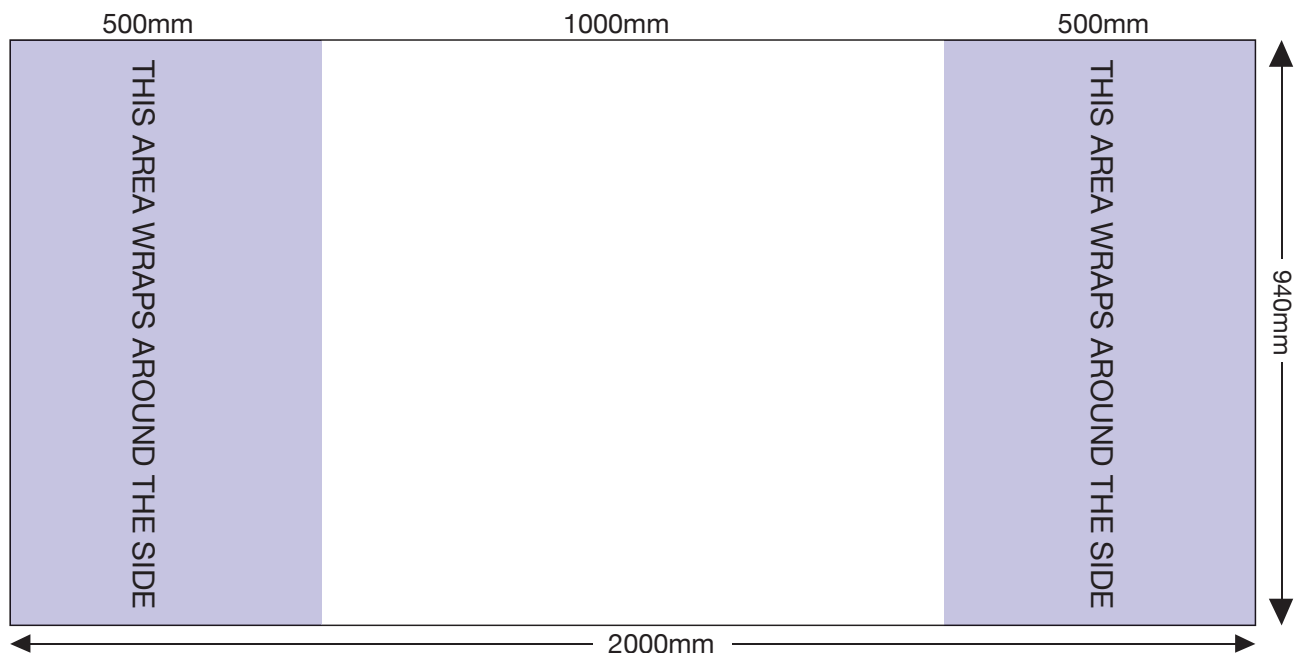

ARTWORK TEMPLATE: Kit 8-Opal Counter

Actual Size: 2000mm x 940mm

Quarter Size Artwork: 500mm x 235mm

CHECKLIST

- Create document at 1/4 size and save as a high resolution PDF or EPS file. 1/4 size: 500(w) x 235(h)mm
- Please note that only the centre area (1000mm) is directly visible from the front.
- DO NOT add any crop marks, registration marks, panel lines or outside bleed.
- Please make sure all pictures and graphics are embedded in the artwork.
- Convert ALL text and fonts to outlines (curves).
- Supply in CMYK colour mode.

ARTWORK TEMPLATE: Kit 8-VX3085 850mm Wide Banner

Actual Size: 2150mm x 850mm

Quarter Size Artwork: 537.5mm x 212.5mm

CHECKLIST

- Create document at ¼ size and save as a high resolution PDF or EPS file. 1/4 size: 212.5(w) x 537.5(h)mm
- Please note that 150mm (full size) is hidden inside the cassette at the bottom.
- DO NOT add any crop marks, registration marks, panel lines or outside bleed.
- Please make sure all pictures and graphics are embedded in the artwork.
- Convert ALL text and fonts to outlines (curves).
- Supply in CMYK colour mode.