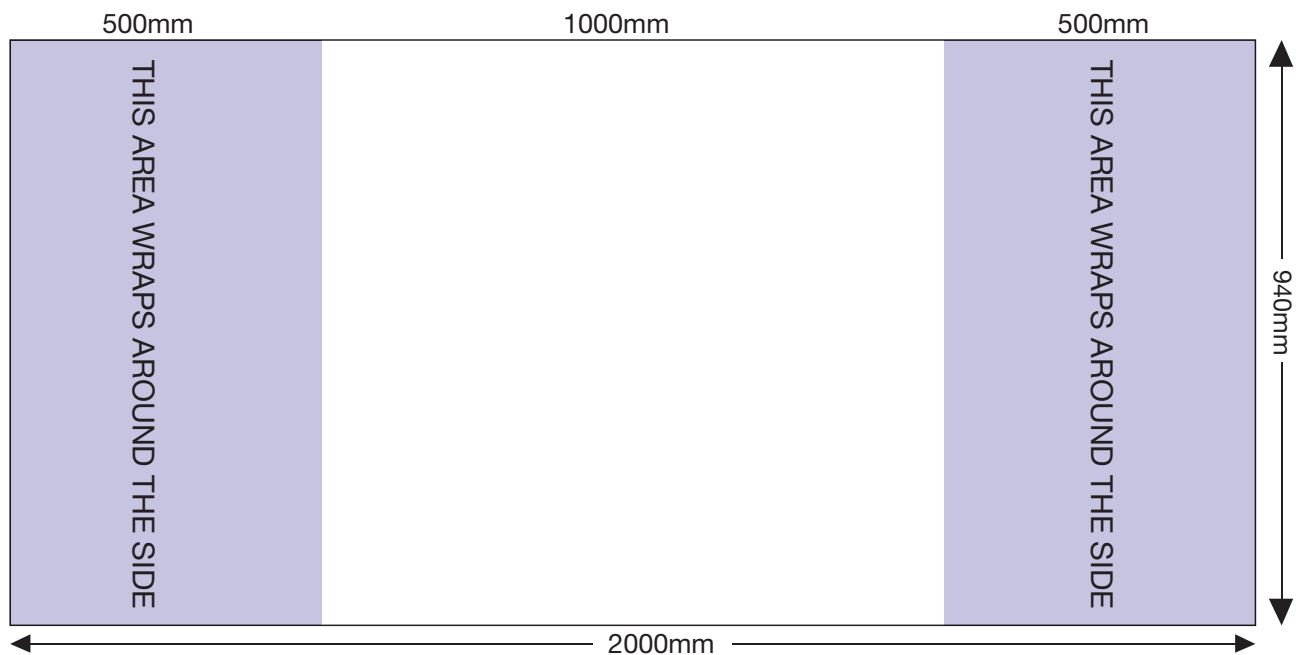

ARTWORK TEMPLATE: Kit 8-Opal Counter

Actual Size: 2000mm x 940mm

Quarter Size Artwork: 500mm x 235mm

CHECKLIST

- Create document at 1/4 size and save as a high resolution PDF or EPS file. 1/4 size: 500(w) x 235(h)mm
- Please note that only the centre area (1000mm) is directly visible from the front.
- DO NOT add any crop marks, registration marks, panel lines or outside bleed.
- Please make sure all pictures and graphics are embedded in the artwork.
- Convert ALL text and fonts to outlines (curves).
- Supply in CMYK colour mode.

ARTWORK TEMPLATE: Kit 8-VX3085 850mm Wide Banner

Actual Size: 2150mm x 850mm

Quarter Size Artwork: 537.5mm x 212.5mm

CHECKLIST

- Create document at ¼ size and save as a high resolution PDF or EPS file. 1/4 size: 212.5(w) x 537.5(h)mm
- Please note that 150mm (full size) is hidden inside the cassette at the bottom.
- DO NOT add any crop marks, registration marks, panel lines or outside bleed.
- Please make sure all pictures and graphics are embedded in the artwork.
- Convert ALL text and fonts to outlines (curves).
- Supply in CMYK colour mode.