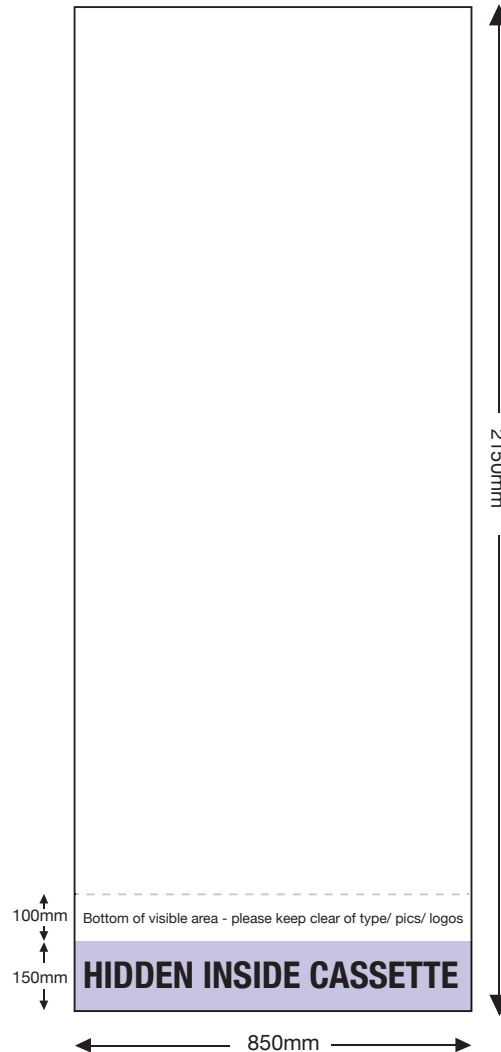

ARTWORK TEMPLATE: Kit 8-Opal Counter

Actual Size: 2000mm x 940mm

Quarter Size Artwork: 500mm x 235mm

CHECKLIST

- Create document at 1/4 size and save as a high resolution PDF or EPS file. 1/4 size: 500(w) x 235(h)mm
- Please note that only the centre area (1000mm) is directly visible from the front.
- DO NOT add any crop marks, registration marks, panel lines or outside bleed.
- Please make sure all pictures and graphics are embedded in the artwork.
- Convert ALL text and fonts to outlines (curves).
- Supply in CMYK colour mode.

ARTWORK TEMPLATE: Kit 8-VX3085 850mm Wide Banner

Actual Size: 2150mm x 850mm

Quarter Size Artwork: 537.5mm x 212.5mm

CHECKLIST

- Create document at ¼ size and save as a high resolution PDF or EPS file. 1/4 size: 212.5(w) x 537.5(h)mm
- Please note that 150mm (full size) is hidden inside the cassette at the bottom.
- DO NOT add any crop marks, registration marks, panel lines or outside bleed.
- Please make sure all pictures and graphics are embedded in the artwork.
- Convert ALL text and fonts to outlines (curves).
- Supply in CMYK colour mode.