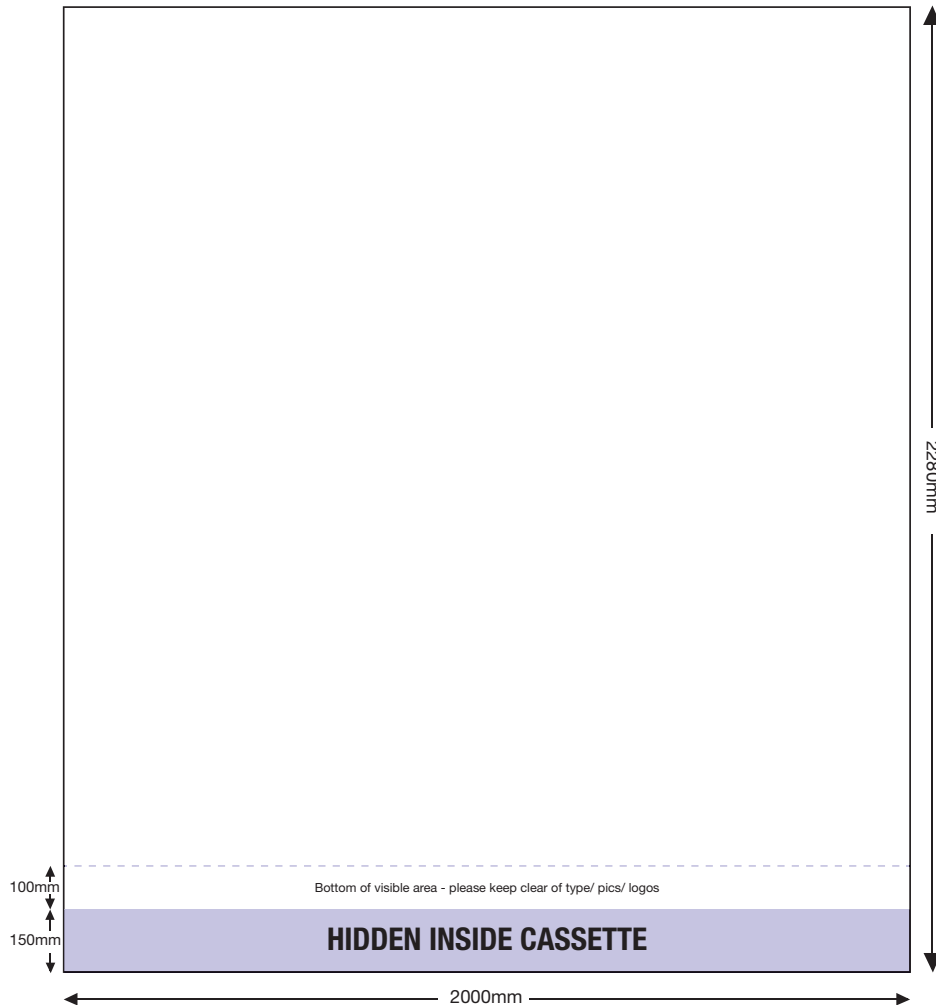

ARTWORK TEMPLATE: V4000 Banner 2m wide

Actual Size: 2006mm (w) x 2286mm (h) (includes 3mm bleed)

Quarter Size Artwork: 501.5mm (w) x 571.5mm (h) (includes bleed)

CHECKLIST

- Create document at ¼ size and save as a high resolution PDF or EPS file (include bleed).
- Please note that 150mm (full size) is hidden inside the cassette at the bottom.
- DO NOT add any crop marks or registration marks.
- Please make sure all pictures and graphics are embedded in the artwork.
- Convert ALL text and fonts to outlines.
- Supply in CMYK colour mode.