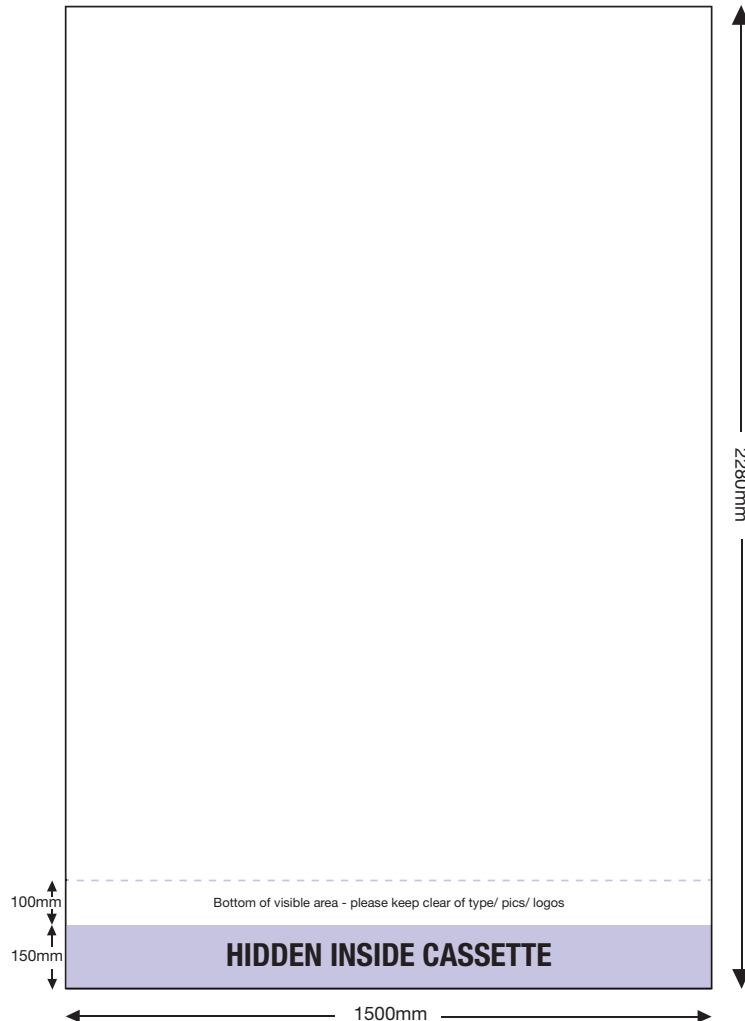

ARTWORK TEMPLATE: V4000 Banner 800mm wide

Actual Size: 800mm (w) x 2280mm (h) (no bleed)

Quarter Size Artwork: 200mm (w) x 570mm (h) (no bleed)

CHECKLIST

- Create document at ¼ size and save as a high resolution PDF or EPS file (no bleed).
- Please note that 150mm (full size) is hidden inside the cassette at the bottom.
- DO NOT add any crop marks, registration marks or outside bleed.
- Please make sure all pictures and graphics are embedded in the artwork.
- Convert ALL text and fonts to outlines.
- Supply in CMYK colour mode.

ARTWORK TEMPLATE: V4000 Banner 1.2m wide

Actual Size: 1206mm (w) x 2286mm (h) (includes 3mm bleed)

Quarter Size Artwork: 301.5mm (w) x 571.5mm (h) (includes bleed)

CHECKLIST

- Create document at ¼ size and save as a high resolution PDF or EPS file (include bleed).
- Please note that 150mm (full size) is hidden inside the cassette at the bottom.
- DO NOT add any crop marks or registration marks.
- Please make sure all pictures and graphics are embedded in the artwork.
- Convert ALL text and fonts to outlines.
- Supply in CMYK colour mode.

ARTWORK TEMPLATE: V4000 Banner 1.5m wide

Actual Size: 1506mm (w) x 2286mm (h) (includes 3mm bleed)

Quarter Size Artwork: 376.5mm (w) x 571.5mm (h) (includes bleed)

CHECKLIST

- Create document at ¼ size and save as a high resolution PDF or EPS file (include bleed).
- Please note that 150mm (full size) is hidden inside the cassette at the bottom.
- DO NOT add any crop marks or registration marks.
- Please make sure all pictures and graphics are embedded in the artwork.
- Convert ALL text and fonts to outlines.
- Supply in CMYK colour mode.