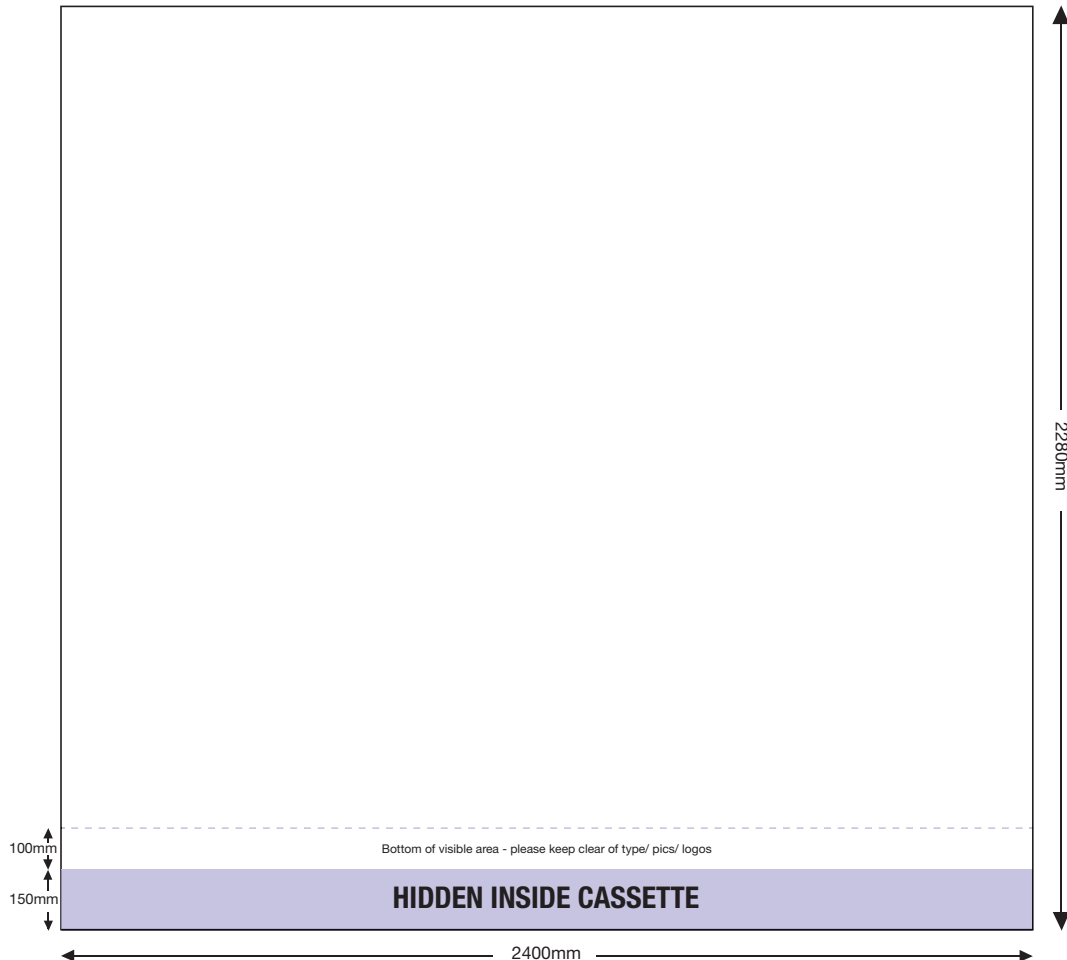

ARTWORK TEMPLATE: V4000 Banner 2.4m wide

Actual Size: 2406mm (w) x 2286mm (h) (includes 3mm bleed)

Quarter Size Artwork: 601.5mm x 571.5mm (includes bleed)

CHECKLIST

- Create document at ¼ size and save as a high resolution PDF or EPS file (include bleed).
- Please note that 150mm (full size) is hidden inside the cassette at the bottom.
- DO NOT add any crop marks or registration marks.
- Please make sure all pictures and graphics are embedded in the artwork.
- Convert ALL text and fonts to outlines.
- Supply in CMYK colour mode.