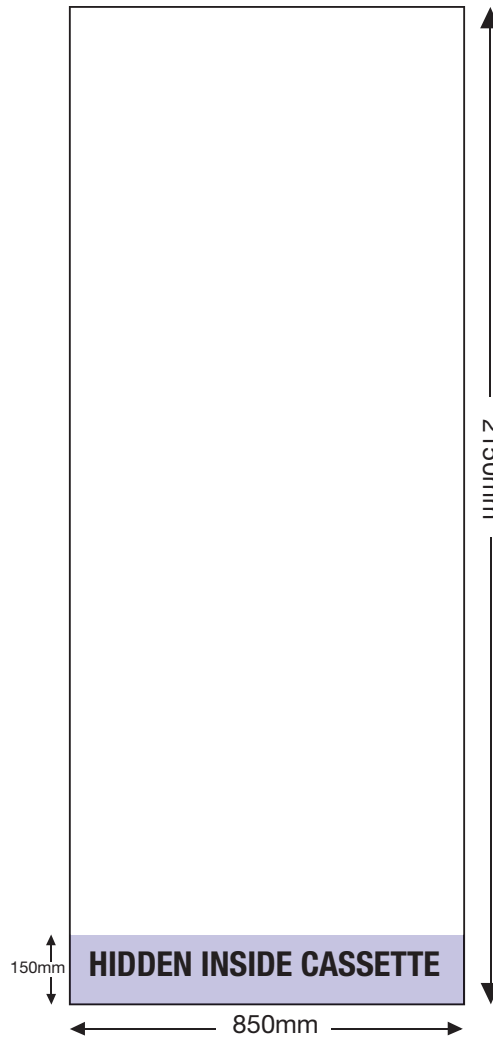

ARTWORK TEMPLATE: V6000 Banner 850mm wide

Actual Size: 850mm (w) x 2150mm (h)

Quarter Size Artwork: 212.5mm (w) x 537.5mm (h)

CHECKLIST

- Create document at ¼ size and save as a high resolution PDF or EPS file. 1/4 size: 212.5mm (w) x 537.5mm (h)
- Please note that 150mm (full size) is hidden inside the cassette at the bottom.
- DO NOT add any crop marks, registration marks, panel lines or outside bleed.
- Please make sure all pictures and graphics are embedded in the artwork.
- Convert ALL text and fonts to outlines (curves).
- Supply in CMYK colour mode.

ARTWORK TEMPLATE: V6000 Banner 1000mm wide

Actual Size: 1000mm (w) x 2150mm (h)

Quarter Size Artwork: 250mm (w) x 537.5mm (h)

CHECKLIST

- Create document at ¼ size and save as a high resolution PDF or EPS file. 1/4 size: 250mm (w) x 537.5mm (h)
- Please note that 150mm (full size) is hidden inside the cassette at the bottom.
- DO NOT add any crop marks, registration marks, panel lines or outside bleed.
- Please make sure all pictures and graphics are embedded in the artwork.
- Convert ALL text and fonts to outlines (curves).
- Supply in CMYK colour mode.