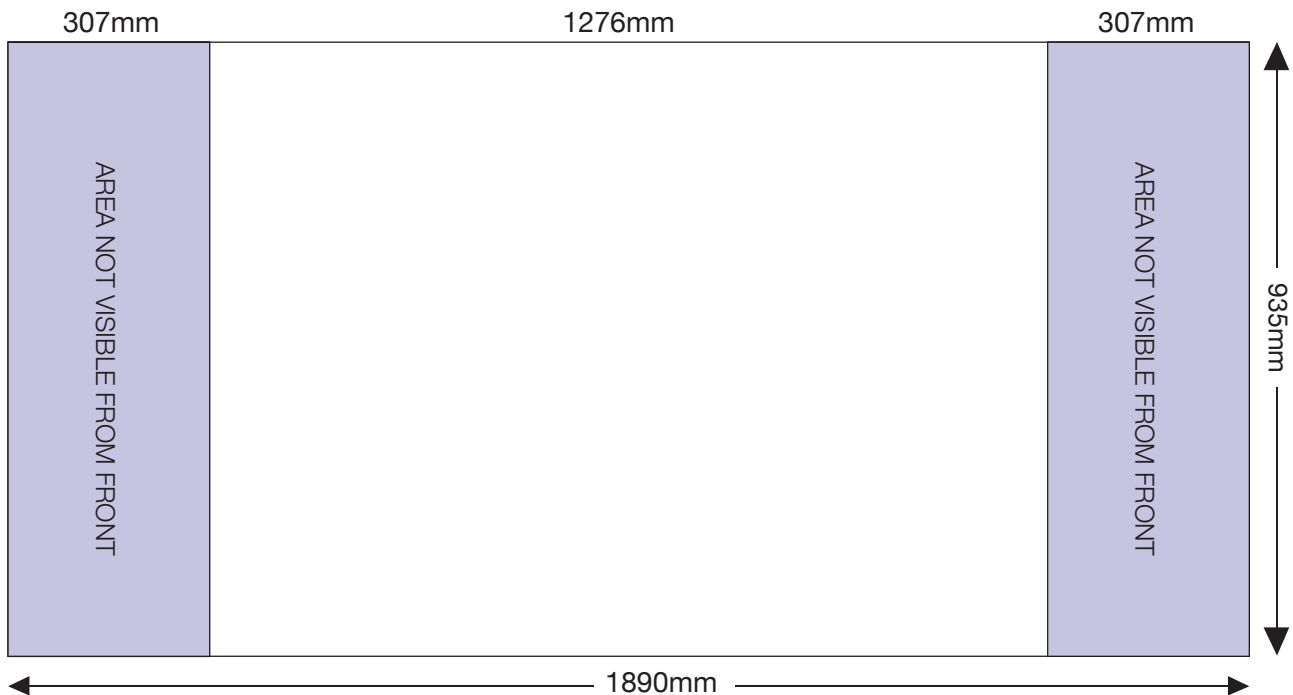

ARTWORK TEMPLATE: Apollo 2 Counter

Actual Size: 1890mm x 935mm

Quarter Size Artwork: 472.50mm x 221.25mm

CHECKLIST

- Create document at 1/4 size and save as a high resolution PDF or EPS file.
1/4 size: 472.50(w) x 233.75(h)mm
- Please note that only the centre area (1276mm) is directly visible from the front.
- DO NOT add any crop marks, registration marks, panel lines or outside bleed.
- Please make sure all pictures and graphics are embedded in the artwork.
- Convert ALL text to outlines.
- Supply in CMYK colour mode.